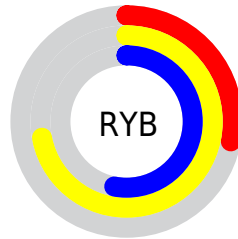

- Red (28%)
- Yellow (72%)
- Blue (53%)