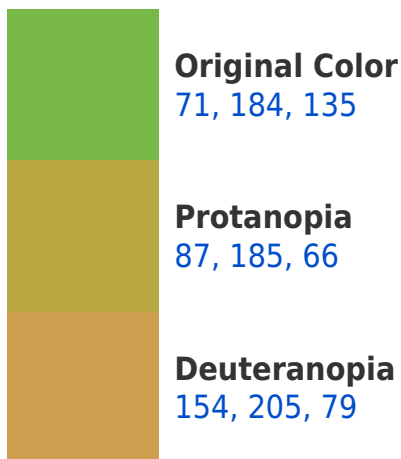

# Black Background

This preview shows how the RYB color 71, 184, 135 looks on a black background.

## **RYB 71, 184, 135 Background**

This preview shows how black text looks on a background with the RYB color 71, 184, 135.

This preview shows how white text looks on a background with the RYB color 71, 184, 135.

## Dichromacy

**Tritanopia**  
137, 157, 186

# Trichromacy

**Original Color**

71, 184, 135

**Protanomaly**

68, 173, 80

**Deuteranomaly**

84, 174, 76

**Tritanomaly**