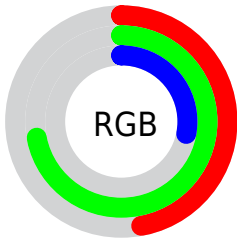

Distribution

- Red (47%)
- Green (72%)
- Blue (28%)