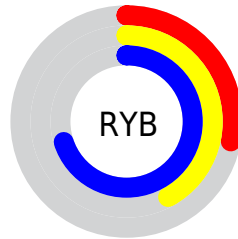

- Red (28%)
- Yellow (42%)
- Blue (70%)