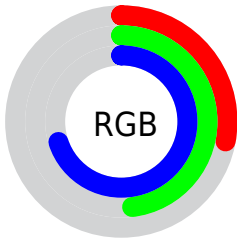

Distribution

- Red (28%)
- Green (48%)
- Blue (70%)