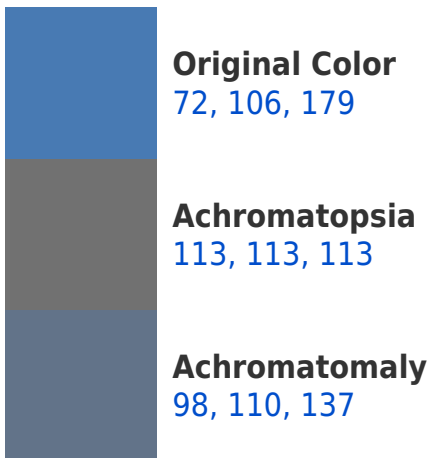

## RYB 72, 106, 179 Background

This preview shows how black text looks on a background with the RYB color 72, 106, 179.

This preview shows how white text looks on a background with the RYB color 72, 106, 179.

## Dichromacy

**Tritanopia**  
55, 95, 140

# Trichromacy

# Monochromacy