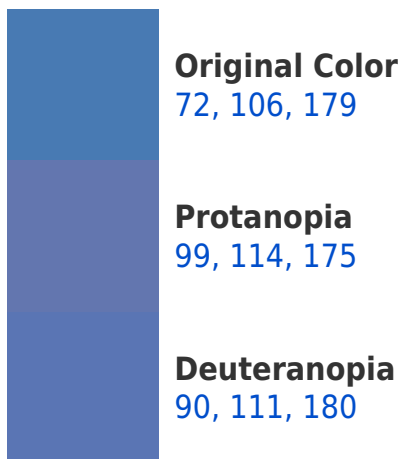

## White Background

This preview shows how the RYB color 72, 106, 179 looks on a white background.

# Black Background

This preview shows how the RYB color 72, 106, 179 looks on a black background.

## RYB 72, 106, 179 Background

This preview shows how black text looks on a background with the RYB color 72, 106, 179.

This preview shows how white text looks on a background with the RYB color 72, 106, 179.

## Dichromacy

**Tritanopia**  
55, 95, 140