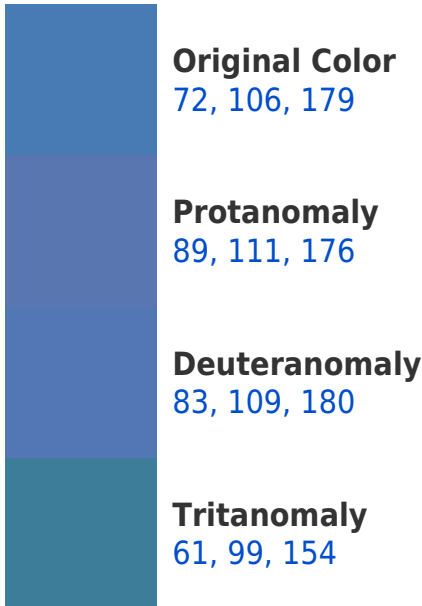

## RYB 72, 106, 179 Background

This preview shows how black text looks on a background with the RYB color 72, 106, 179.

This preview shows how white text looks on a background with the RYB color 72, 106, 179.

# Color Blindness Simulation

Color vision deficiency is a very complex topic, and I could not describe the different causes any better than Wikipedia does, so if you want to learn more, you should check out their [article about color blindness](#).

## Dichromacy

**Tritanopia**  
55, 95, 140

# Trichromacy