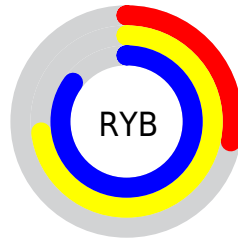

- Red (28%)
- Yellow (73%)
- Blue (85%)