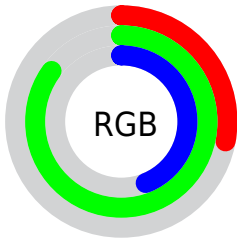

Distribution

- Red (28%)
- Green (85%)
- Blue (44%)