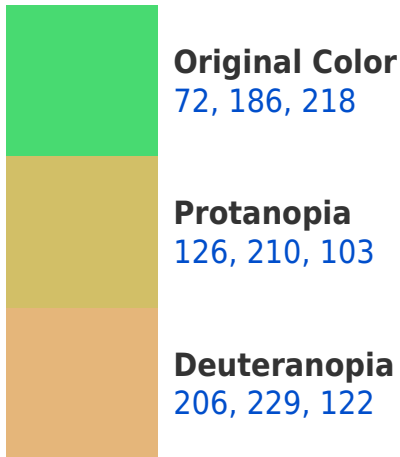

A 20% lighter version of the original color is **136, 231, 255**, and **0, 117, 162** is the 20% darker color. If you saturate the color by 10%, you get **50, 181, 218**, and if you desaturate by 10%, it is **94, 191, 218**.

218, 72, 106

110, 99, 107

173, 0, 125

46, 0, 33

Previews

White Background

This preview shows how the RYB color 72, 186, 218 looks on a white background.

Color Contrast Check

R Y B 72, 186, 218 Background

This preview shows how black text looks on a background with the RYB color 72, 186, 218.

This preview shows how white text looks on a background with the RYB color 72, 186, 218.

Dichromacy

Tritanopia
106, 160, 222

Trichromacy

Original Color

72, 186, 218

Protanomaly

107, 201, 148

Deuteranomaly