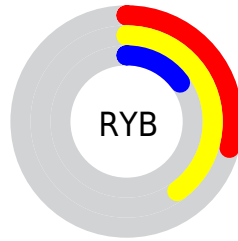

Conversions

Conversions Part 2

Format	Color
R_{YB}	73, 101, 39
Decimal	6639399
CIE Lab	35.03, 3.94, 26.82
CIE LCh	35, 27.110, 81.646
Yxy	8.5112, 0.4233, 0.4223
Android (android.graphics.Color)	4284829479 (0xFF654F27)
YUV	81.0180, -20.7149, 17.5242
Hunter-Lab	29.1739, 1.1487, 14.0960

Details

The RYB color **73, 101, 39** is a dark color, and the websafe version is hex **666633**. A complement of this color would be **39, 55, 101**, and the grayscale version is **81, 81, 81**.

A 20% lighter version of the original color is **127, 154, 85**, and **25, 52, 0** is the 20% darker color. If you saturate the color by 10%, you get **70, 101, 29**, and if you desaturate by 10%, it is **77, 101, 49**.

Distribution

- Red (40%)
- Green (31%)
- Blue (15%)

- Red (29%)
- Yellow (40%)
- Blue (15%)

- Cyan (0%)
- Magenta (22%)
- Yellow (61%)
- Black (60%)

- Cyan (60%)
- Magenta (69%)
- Yellow (85%)

Brightness & Saturation Gradients