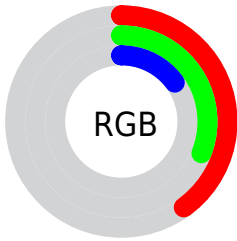

Color

R_YB(73, 101, 39)

Conversions

Conversions Part 1

Format	Color
Hex	654F27
RGB	101, 79, 39
RGB Percent	40%, 31%, 15%
CMY	0.6039, 0.6900, 0.8471
CMYK	0.00, 0.22, 0.61, 0.60
HSL	39°, 44%, 27%
HSV	39°, 61%, 40%
XYZ	8.5320, 8.5112, 3.1126
YIQ	81.0180, 25.9520, -7.7760

Conversions

Conversions Part 2

Format	Color
R_{YB}	73, 101, 39
Decimal	6639399
CIE Lab	35.03, 3.94, 26.82
CIE LCh	35, 27.110, 81.646
Yxy	8.5112, 0.4233, 0.4223
Android (android.graphics.Color)	4284829479 (0xFF654F27)
YUV	81.0180, -20.7149, 17.5242
Hunter-Lab	29.1739, 1.1487, 14.0960

Details

The RYB color **73, 101, 39** is a dark color, and the websafe version is hex **666633**. A complement of this color would be **39, 55, 101**, and the grayscale version is **81, 81, 81**.

A 20% lighter version of the original color is **127, 154, 85**, and **25, 52, 0** is the 20% darker color. If you saturate the color by 10%, you get **70, 101, 29**, and if you desaturate by 10%, it is **77, 101, 49**.

Distribution

- Red (40%)
- Green (31%)
- Blue (15%)

- Red (29%)
- Yellow (40%)
- Blue (15%)

- Cyan (0%)
- Magenta (22%)
- Yellow (61%)
- Black (60%)

- Cyan (60%)
- Magenta (69%)
- Yellow (85%)

Brightness & Saturation Gradients