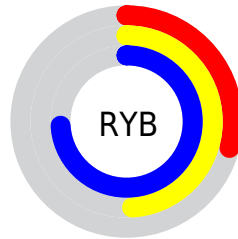

Conversions

Conversions Part 2

Format	Color
RYB	73, 126, 189
Decimal	4828093
CIELab	65.01, -22.88, -17.97
CIELCh	65, 29.095, 218.155
Yxy	34.0607, 0.2321, 0.2993
Android (android.graphics.Color)	4283018173 (0xFF49ABBD)
YUV	143.7500, 22.3083, -62.0478
Hunter-Lab	58.3616, -21.3327, -13.3213

Details

The RYB color **73, 126, 189** is a dark color, and the websafe version is hex **339999**. A complement of this color would be **189, 94, 73**, and the grayscale version is **143, 143, 143**.

A 20% lighter version of the original color is **133, 184, 245**, and **0, 63, 136** is the 20% darker color. If you saturate the color by 10%, you get **54, 116, 189**, and if you desaturate by 10%, it is **92, 136, 189**.

Distribution

-  Red (29%)
-  Green (67%)
-  Blue (74%)

-  Red (29%)
-  Yellow (49%)
-  Blue (74%)

-  Cyan (61%)
-  Magenta (10%)
-  Yellow (0%)
-  Black (26%)

-  Cyan (71%)
-  Magenta (33%)
-  Yellow (26%)