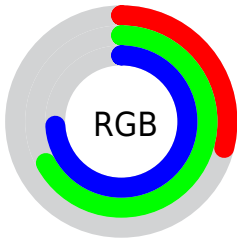

Color

`RYB(73, 126, 189)`

Conversions

Conversions Part 1

Format	Color
Hex	49ABBD
RGB	73, 171, 189
RGB Percent	29%, 67%, 74%
CMY	0.7137, 0.3310, 0.2588
CMYK	0.61, 0.10, 0.00, 0.26
HSL	190°, 47%, 51%
HSV	190°, 61%, 74%
XYZ	26.4180, 34.0607, 53.3261
YIQ	143.7500, -64.1860, -15.1780

Conversions

Conversions Part 2

Format	Color
RYB	73, 126, 189
Decimal	4828093
CIELab	65.01, -22.88, -17.97
CIELCh	65, 29.095, 218.155
Yxy	34.0607, 0.2321, 0.2993
Android (android.graphics.Color)	4283018173 (0xFF49ABBD)
YUV	143.7500, 22.3083, -62.0478
Hunter-Lab	58.3616, -21.3327, -13.3213

Details

The RYB color **73, 126, 189** is a dark color, and the websafe version is hex **339999**. A complement of this color would be **189, 94, 73**, and the grayscale version is **143, 143, 143**.

A 20% lighter version of the original color is **133, 184, 245**, and **0, 63, 136** is the 20% darker color. If you saturate the color by 10%, you get **54, 116, 189**, and if you desaturate by 10%, it is **92, 136, 189**.

Distribution

-  Red (29%)
-  Green (67%)
-  Blue (74%)

-  Red (29%)
-  Yellow (49%)
-  Blue (74%)

-  Cyan (61%)
-  Magenta (10%)
-  Yellow (0%)
-  Black (26%)

-  Cyan (71%)
-  Magenta (33%)
-  Yellow (26%)