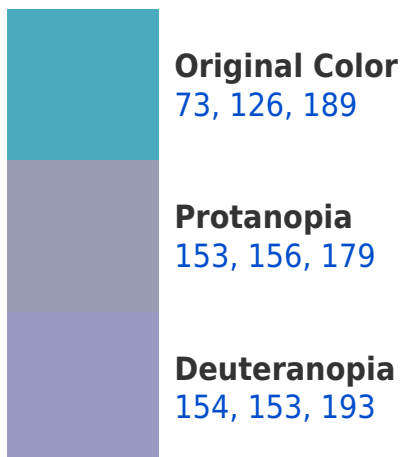

White Background

This preview shows how the RYB color 73, 126, 189 looks on a white background.

Color Contrast Check

Large Text (above 18pt) WCAG AA × Fail

Any Text WCAG AA × Fail

Large Text (above 18pt) WCAG AAA × Fail

Any Text WCAG AAA ✓ Pass

If you want to check with other color combinations, try the [Color Contrast Checker](#).

R Y B 73, 126, 189 Background

This preview shows how black text looks on a background with the R Y B color 73, 126, 189.

This preview shows how white text looks on a background with the R Y B color 73, 126, 189.

Color Blindness Simulation

Color vision deficiency is a very complex topic, and I could not describe the different causes any better than Wikipedia does, so if you want to learn more, you should check out their [article about color blindness](#).

Dichromacy

Tritanopia
71, 124, 185

Trichromacy

Original Color

73, 126, 189

Protanomaly

124, 147, 183

Deuteranomaly