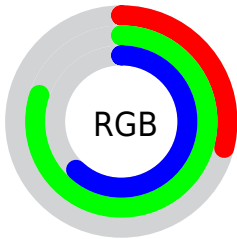

Distribution

- Red (29%)
- Green (80%)
- Blue (62%)