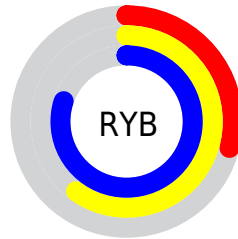

- Red (29%)
- Yellow (60%)
- Blue (80%)