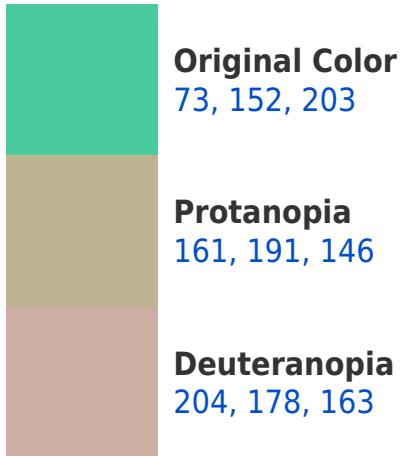

A 20% lighter version of the original color is **134, 208, 255**, and **0, 86, 148** is the 20% darker color. If you saturate the color by 10%, you get **53, 144, 203**, and if you desaturate by 10%, it is **93, 160, 203**.

203, 93, 73

102, 92, 95

166, 0, 59

38, 0, 14

Previews

White Background

This preview shows how the RYB color 73, 152, 203 looks on a white background.

Color Contrast Check

RYB 73, 152, 203 Background

This preview shows how black text looks on a background with the RYB color 73, 152, 203.

This preview shows how white text looks on a background with the RYB color 73, 152, 203.

Dichromacy

Tritanopia
94, 149, 212

Trichromacy

Original Color

73, 152, 203

Protanomaly

148, 186, 188

Deuteranomaly