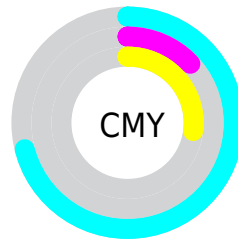

A 20% lighter version of the original color is **138, 200, 255**, and **0, 92, 166** is the 20% darker color. If you saturate the color by 10%, you get **51, 148, 222**, and if you desaturate by 10%, it is **95, 167, 222**.

Distribution

Red (29%)

Green (87%)

Blue (73%)

Red (29%)

Yellow (62%)

Blue (87%)

Cyan (67%)

Magenta (0%)

Yellow (17%)

Black (13%)

Cyan (71%)

Magenta (13%)

Yellow (27%)

Brightness & Saturation Gradients

These gradients show how the RYB color 73, 158, 222 changes by changing the brightness by 10 percent. The first figure shows a shift by +10% for each color and the second figure -10%.