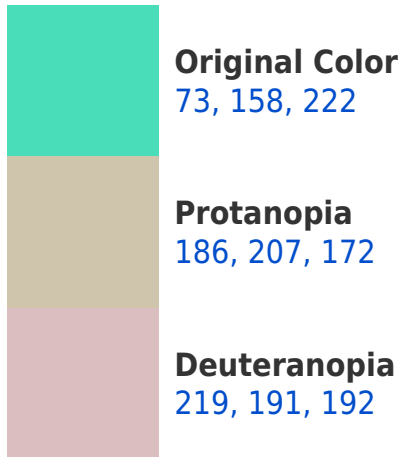

A 20% lighter version of the original color is **138, 200, 255**, and **0, 92, 166** is the 20% darker color. If you saturate the color by 10%, you get **51, 148, 222**, and if you desaturate by 10%, it is **95, 167, 222**.

222, 122, 73

112, 101, 104

176, 0, 43

48, 0, 12

Previews

White Background

This preview shows how the RYB color 73, 158, 222 looks on a white background.

Color Contrast Check

RYB 73, 158, 222 Background

This preview shows how black text looks on a background with the RYB color 73, 158, 222.

This preview shows how white text looks on a background with the RYB color 73, 158, 222.

Dichromacy

Tritanopia
94, 159, 233

Trichromacy

Original Color

73, 158, 222

Protanomaly

158, 192, 206

Deuteranomaly