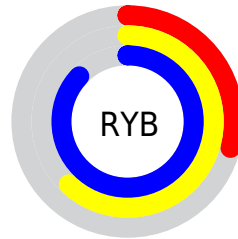

Details

The RYB color **73, 158, 222** is a light color, and the websafe version is hex **33CC99**. The color can be described as light muted spring green. A complement of this color would be **222, 73, 110**, and the grayscale version is **173, 173, 173**.

A 20% lighter version of the original color is **138, 200, 255**, and **0, 92, 166** is the 20% darker color. If you saturate the color by 10%, you get **51, 148, 222**, and if you desaturate by 10%, it is **95, 167, 222**.

Distribution

Red (29%)

Green (87%)

Blue (73%)

Red (29%)

Yellow (62%)

Blue (87%)

Cyan (67%)