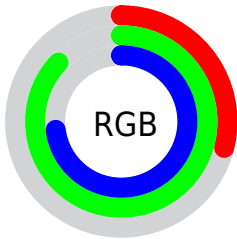

Distribution

Red (29%)

Green (87%)

Blue (73%)