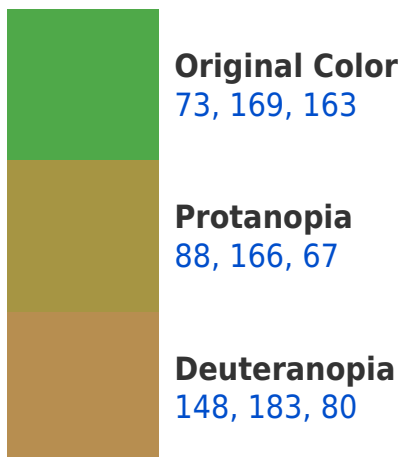

Color Blindness Simulation

Color vision deficiency is a very complex topic, and I could not describe the different causes any better than Wikipedia does, so if you want to learn more, you should check out their [article about color blindness](#).

Dichromacy