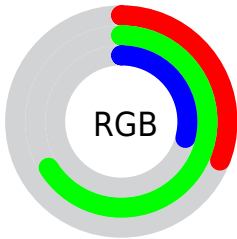

Distribution

- Red (31%)
- Green (66%)
- Blue (29%)