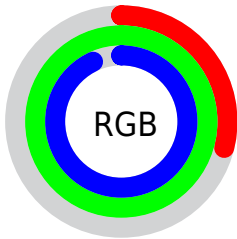

Distribution

- Red (29%)
- Green (100%)
- Blue (93%)