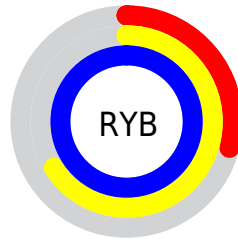

- Red (29%)
- Yellow (66%)
- Blue (100%)