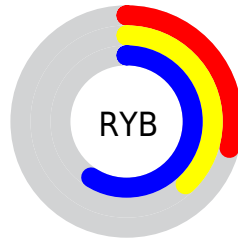

- Red (29%)
- Yellow (38%)
- Blue (59%)