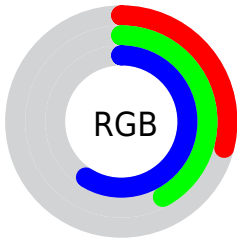

Distribution

- Red (29%)
- Green (42%)
- Blue (59%)