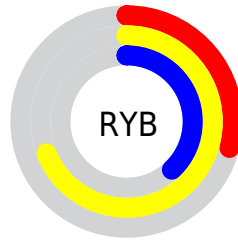

## Conversions Part 2

<b>Format</b>	<b>Color</b>
<a href="#">RYB</a>	<a href="#">74, 175, 97</a>
Decimal	<a href="#">10006346</a>
CIELab	<a href="#">67.89, -23.03, 48.16</a>
CIElCh	<a href="#">68, 53.384, 115.555</a>
Yxy	<a href="#">37.8298, 0.3709, 0.4754</a>
Android (android.graphics.Color)	<a href="#">4288196426 (0xFF98AF4A)</a>
YUV	<a href="#">156.6090, -40.7262, -4.0421</a>
Hunter-Lab	<a href="#">61.5059, -21.9784, 31.2697</a>

# Details

The RYB color **74, 175, 97** is a dark color, and the websafe version is hex **999933**. A complement of this color would be **97, 74, 175**, and the grayscale version is **157, 157, 157**.

A 20% lighter version of the original color is **126, 231, 149**, and **20, 123, 45** is the 20% darker color. If you saturate the color by 10%, you get **57, 175, 84**, and if you desaturate by 10%, it is **92, 175, 111**.

# Distribution

- Red (60%)
- Green (69%)
- Blue (29%)

- Red (29%)
- Yellow (69%)
- Blue (38%)

- Cyan (13%)
- Magenta (0%)
- Yellow (58%)
- Black (31%)

- Cyan (40%)
- Magenta (31%)
- Yellow (71%)