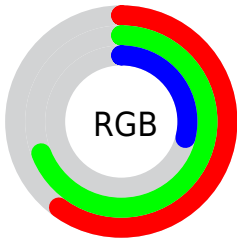

## Conversions Part 2

<b>Format</b>	<b>Color</b>
<a href="#">RYB</a>	<a href="#">74, 175, 97</a>
Decimal	<a href="#">10006346</a>
CIELab	<a href="#">67.89, -23.03, 48.16</a>
CIElCh	<a href="#">68, 53.384, 115.555</a>
Yxy	<a href="#">37.8298, 0.3709, 0.4754</a>
Android (android.graphics.Color)	<a href="#">4288196426 (0xFF98AF4A)</a>
YUV	<a href="#">156.6090, -40.7262, -4.0421</a>
Hunter-Lab	<a href="#">61.5059, -21.9784, 31.2697</a>

# Details

The RYB color **74, 175, 97** is a dark color, and the websafe version is hex **999933**. A complement of this color would be **97, 74, 175**, and the grayscale version is **157, 157, 157**.

A 20% lighter version of the original color is **126, 231, 149**, and **20, 123, 45** is the 20% darker color. If you saturate the color by 10%, you get **57, 175, 84**, and if you desaturate by 10%, it is **92, 175, 111**.

# Distribution

- Red (60%)
- Green (69%)
- Blue (29%)

- Red (29%)
- Yellow (69%)
- Blue (38%)

- Cyan (13%)
- Magenta (0%)
- Yellow (58%)
- Black (31%)

- Cyan (40%)
- Magenta (31%)
- Yellow (71%)