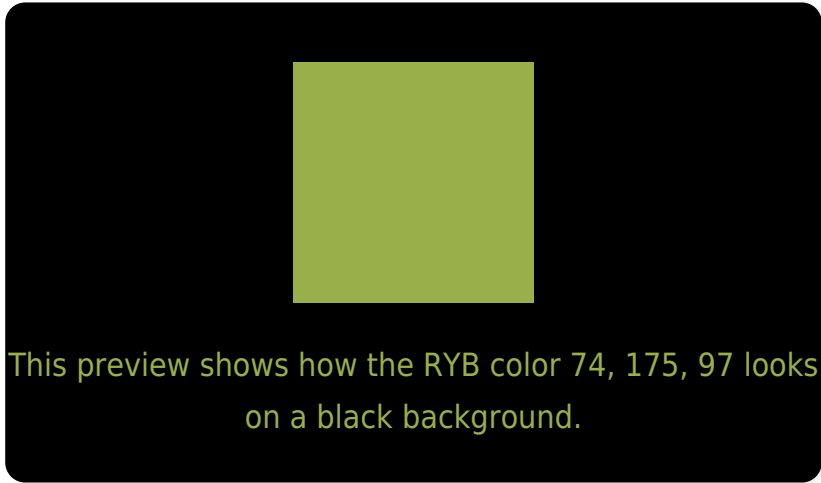

## White Background

This preview shows how the RYB color 74, 175, 97 looks on a white background.

# Black Background