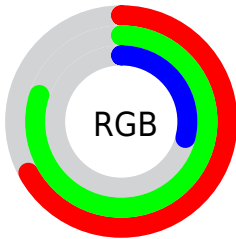

Distribution

- Red (67%)
- Green (80%)
- Blue (29%)