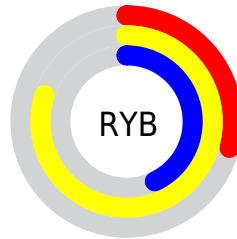

- Red (29%)
- Yellow (80%)
- Blue (43%)