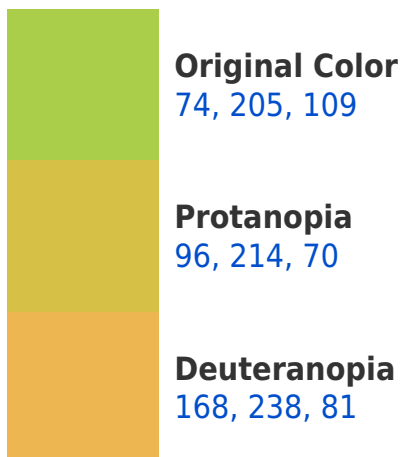

A 20% lighter version of the original color is **128, 255, 155**, and **8, 151, 45** is the 20% darker color. If you saturate the color by 10%, you get **54, 205, 94**, and if you desaturate by 10%, it is **95, 205, 125**.

Any Text WCAG AAA ✓ Pass

If you want to check with other color combinations, try the [Color Contrast Checker](#).

R Y B 74, 205, 109 Background

This preview shows how black text looks on a background with the RYB color 74, 205, 109.

This preview shows how white text looks on a background with the RYB color 74, 205, 109.

Color Blindness Simulation

Color vision deficiency is a very complex topic, and I could not describe the different causes any better than Wikipedia does, so if you want to learn more, you should check out their [article about color blindness](#).

Dichromacy

Tritanopia
185, 190, 207

Trichromacy

Original Color
74, 205, 109

Protanomaly
72, 198, 71

Deuteranomaly
106, 213, 78

Tritanomaly
159, 197, 176

Monochromacy