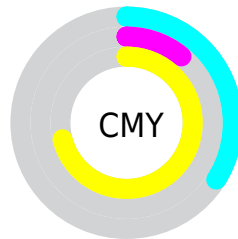

Details

The RYB color **74, 226, 132** is a light color, and the websafe version is hex **99CC33**. The color can be described as light muted chartreuse. A complement of this color would be **132, 74, 226**, and the grayscale version is **192, 192, 192**.

A 20% lighter version of the original color is **130, 255, 159**, and **0, 170, 59** is the 20% darker color. If you saturate the color by 10%, you get **51, 226, 118**, and if you desaturate by 10%, it is **97, 226, 146**.

Distribution

- Red (66%)
- Green (89%)
- Blue (29%)

- Red (29%)
- Yellow (89%)
- Blue (52%)

- Cyan (26%)
- Magenta (0%)
- Yellow (67%)
- Black (11%)

- Cyan (34%)
- Magenta (11%)
- Yellow (71%)

Brightness & Saturation Gradients

These gradients show how the RYB color 74, 226, 132 changes by changing the brightness by 10 percent. The first figure shows a shift by +10% for each color and the second figure -10%.

Similar to the brightness gradients but the following saturation gradients show a change of the RYB color 74, 226, 132 by changing the saturation by 10% instead.