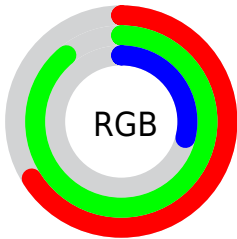

Distribution

- Red (66%)
- Green (89%)
- Blue (29%)