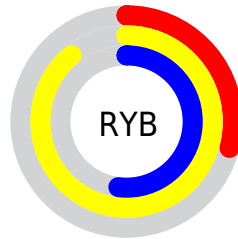

- Red (29%)
- Yellow (89%)
- Blue (52%)