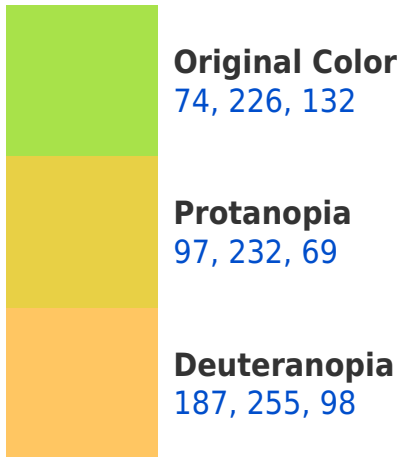

A 20% lighter version of the original color is **130, 255, 159**, and **0, 170, 59** is the 20% darker color. If you saturate the color by 10%, you get **51, 226, 118**, and if you desaturate by 10%, it is **97, 226, 146**.

206, 74, 226

105, 101, 112

67, 0, 176

18, 0, 48

Previews

White Background

This preview shows how the RYB color 74, 226, 132 looks on a white background.

Color Contrast Check

R Y B 74, 226, 132 Background

This preview shows how black text looks on a background with the R Y B color 74, 226, 132.

This preview shows how white text looks on a background with the R Y B color 74, 226, 132.

Dichromacy

Tritanopia
187, 202, 228

Trichromacy

Original Color
74, 226, 132

Protanomaly
71, 215, 77

Deuteranomaly
106, 223, 89

Tritanomaly
172, 216, 208

Monochromacy