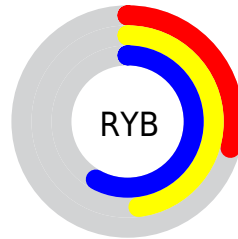

- Red (29%)
- Yellow (48%)
- Blue (58%)