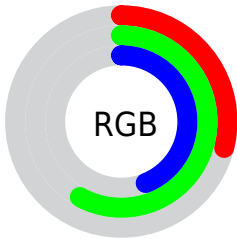

Distribution

- Red (29%)
- Green (58%)
- Blue (44%)