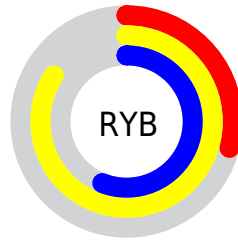

- Red (29%)
- Yellow (84%)
- Blue (56%)