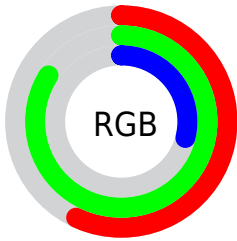

Distribution

- Red (57%)
- Green (84%)
- Blue (29%)