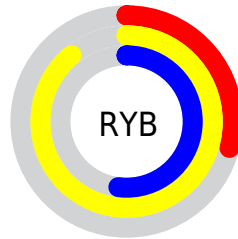

Details

The RYB color **75, 227, 133** is a light color, and the websafe version is hex **99CC33**. The color can be described as light muted chartreuse. A complement of this color would be **133, 75, 227**, and the grayscale version is **193, 193, 193**.

A 20% lighter version of the original color is **131, 255, 159**, and **0, 171, 59** is the 20% darker color. If you saturate the color by 10%, you get **52, 227, 119**, and if you desaturate by 10%, it is **98, 227, 147**.

Distribution

Red (66%)

Green (89%)

Blue (29%)

Red (29%)

Yellow (89%)

Blue (52%)

Cyan (26%)