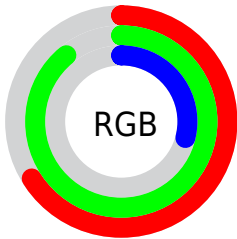

Distribution

Red (66%)

Green (89%)

Blue (29%)