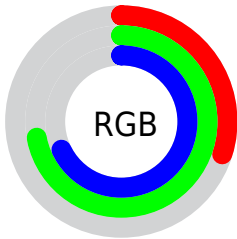

Distribution

- Red (30%)
- Green (72%)
- Blue (68%)