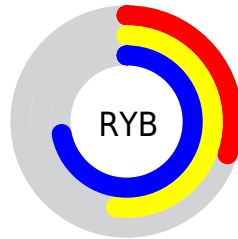

Conversions

Conversions Part 2

Format	Color
RYB	76, 133, 184
Decimal	5028013
CIELab	68.62, -33.53, -3.50
CIELCh	69, 33.714, 185.961
Yxy	38.8204, 0.2470, 0.3471
Android (android.graphics.Color)	4283218093 (0xFF4CB8AD)
YUV	150.4540, 11.1152, -65.2962
Hunter-Lab	62.3060, -29.8837, 0.4257

Details

The RYB color **76, 133, 184** is a dark color, and the websafe version is hex **66CCCC**. A complement of this color would be **184, 76, 87**, and the grayscale version is **150, 150, 150**.

A 20% lighter version of the original color is **135, 191, 240**, and **0, 67, 130** is the 20% darker color. If you saturate the color by 10%, you get **58, 124, 184**, and if you desaturate by 10%, it is **94, 141, 184**.

Distribution

- Red (30%)
- Green (72%)
- Blue (68%)

- Red (30%)
- Yellow (52%)
- Blue (72%)

- Cyan (59%)
- Magenta (0%)
- Yellow (6%)
- Black (28%)

- Cyan (70%)
- Magenta (28%)
- Yellow (32%)

Brightness & Saturation Gradients