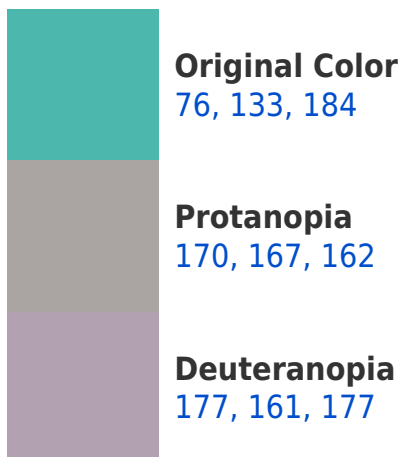

184, 142, 76

92, 83, 84

156, 0, 16

28, 0, 3

Previews

White Background

This preview shows how the RYB color 76, 133, 184 looks on a white background.

Color Contrast Check

R Y B 76, 133, 184 Background

This preview shows how black text looks on a background with the R Y B color 76, 133, 184.

This preview shows how white text looks on a background with the R Y B color 76, 133, 184.

Dichromacy

Tritanopia
85, 136, 195

Trichromacy

Original Color

76, 133, 184

Protanomaly

136, 156, 172

Deuteranomaly

140, 156, 175

Tritanomaly

82, 133, 187

Monochromacy

Original Color

76, 133, 184

Achromatopsia

150, 150, 150