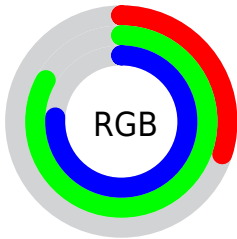

Distribution

- Red (30%)
- Green (83%)
- Blue (76%)