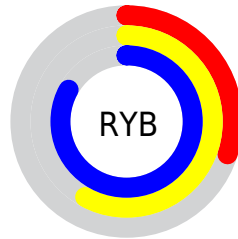

- Red (30%)
- Yellow (58%)
- Blue (83%)