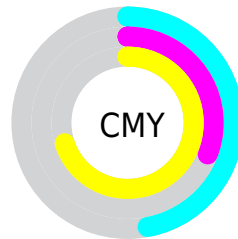

Details

The RYB color **76, 176, 118** is a dark color, and the websafe version is hex **669933**. A complement of this color would be **118, 76, 176**, and the grayscale version is **152, 152, 152**.

A 20% lighter version of the original color is **128, 232, 171**, and **23, 123, 65** is the 20% darker color. If you saturate the color by 10%, you get **58, 176, 107**, and if you desaturate by 10%, it is **94, 176, 129**.

Distribution

Red (53%)

Green (69%)

Blue (30%)

Red (30%)

Yellow (69%)

Blue (46%)

Cyan (24%)

Magenta (0%)

Yellow (57%)

Black (31%)

Cyan (47%)

Magenta (31%)

Yellow (70%)

Brightness & Saturation Gradients

These gradients show how the RYB color 76, 176, 118 changes by changing the brightness by 10 percent. The first figure shows a shift by +10% for each color and the second figure -10%.

Similar to the brightness gradients but the following saturation gradients show a change of the RYB color 76, 176, 118 by changing the saturation by 10% instead.

 76, 176, 118	 76, 176, 118
 255, 255, 255	 50, 149, 92
 128, 232, 171	 23, 123, 65
 155, 255, 192	 0, 98, 43
 182, 255, 190	 0, 74, 44
 211, 255, 211	 0, 51, 51
 239, 255, 239	 0, 32, 32
	 0, 0, 0