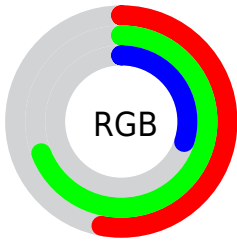

Distribution

Red (53%)

Green (69%)

Blue (30%)