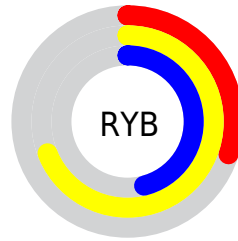

Conversions

Conversions Part 2

Format	Color
RYB	76, 176, 118
Decimal	8826956
CIELab	67.01, -30.48, 45.90
CIELCh	67, 55.100, 123.589
Yxy	36.6408, 0.3517, 0.4833
Android (android.graphics.Color)	4287017036 (0xFF86B04C)
YUV	152.0420, -37.4887, -15.8228
Hunter-Lab	60.5316, -27.3095, 30.1240

Details

The RYB color **76, 176, 118** is a dark color, and the websafe version is hex **669933**. A complement of this color would be **118, 76, 176**, and the grayscale version is **152, 152, 152**.

A 20% lighter version of the original color is **128, 232, 171**, and **23, 123, 65** is the 20% darker color. If you saturate the color by 10%, you get **58, 176, 107**, and if you desaturate by 10%, it is **94, 176, 129**.

Distribution

Red (53%)

Green (69%)

Blue (30%)

Red (30%)

Yellow (69%)

Blue (46%)

Cyan (24%)