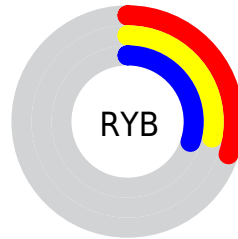

Converting Colors

$\text{RYB}(76, 71, 76)$

Have a look what the booklet for
RYB(76, 71, 76) contains.

RYB(76, 71, 76)	3
<i>Conversions</i>	4
<i>Details</i>	6
<i>Harmonies</i>	11
<i>Previews</i>	23
<i>Color Blindness Simulation</i>	26
<i>CSS Examples</i>	29

Conversions

Conversions Part 2

Format	Color
R_{YB}	76, 71, 76
Decimal	4998988
CIE Lab	30.79, 3.17, -2.24
CIE LCh	31, 3.880, 324.732
Yxy	6.5648, 0.3134, 0.3147
Android (android.graphics.Color)	4283189068 (0xFF4C474C)
YUV	73.0650, 1.4470, 2.5740
Hunter-Lab	25.6218, 0.7118, -0.0217

Details

The RYB color **76, 71, 76** is a dark color, and the websafe version is hex **333333**. A complement of this color would be **71, 76, 76**, and the grayscale version is **73, 73, 73**.

A 20% lighter version of the original color is **125, 119, 125**, and **32, 28, 32** is the 20% darker color. If you saturate the color by 10%, you get **76, 63, 76**, and if you desaturate by 10%, it is **76, 79, 79**.

Distribution

 Red (30%)

 Green (28%)

 Blue (30%)

 Red (30%)

 Yellow (28%)

 Blue (30%)

 Cyan (0%)