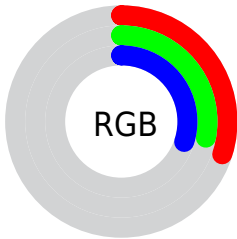

Distribution

Red (30%)

Green (28%)

Blue (30%)