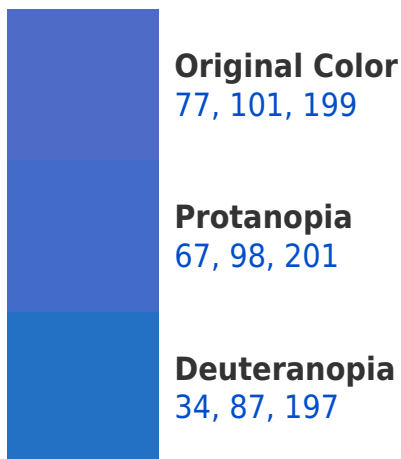

Color Blindness Simulation

Color vision deficiency is a very complex topic, and I could not describe the different causes any better than Wikipedia does, so if you want to learn more, you should check out their [article about color blindness](#).

Dichromacy