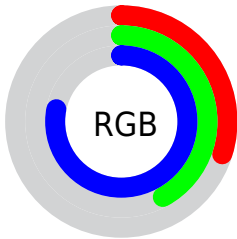

Distribution

Red (30%)

Green (42%)

Blue (78%)