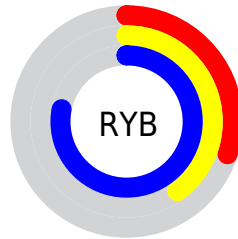

## Conversions Part 2

<b>Format</b>	<b>Color</b>
<a href="#">RYB</a>	<a href="#">77, 101, 199</a>
Decimal	<a href="#">5073863</a>
CIELab	<a href="#">47.22, 17.84, -51.40</a>
CIElCh	<a href="#">47, 54.411, 289.144</a>
Yxy	<a href="#">16.1912, 0.2046, 0.1780</a>
Android (android.graphics.Color)	<a href="#">4283263943 (0xFF4D6BC7)</a>
YUV	<a href="#">108.5180, 44.6076, -27.6413</a>
Hunter-Lab	<a href="#">40.2383, 12.1575, -54.6085</a>

# Details

The RYB color **77, 101, 199** is a dark color, and the websafe version is hex **3366CC**. The color can be described as dark muted azure. A complement of this color would be **117, 199, 77**, and the grayscale version is **108, 108, 108**.

A 20% lighter version of the original color is **136, 155, 255**, and **0, 42, 144** is the 20% darker color. If you saturate the color by 10%, you get **57, 85, 199**, and if you desaturate by 10%, it is **97, 117, 199**.

# Distribution

Red (30%)

Green (42%)

Blue (78%)

Red (30%)

Yellow (40%)

Blue (78%)

Cyan (61%)