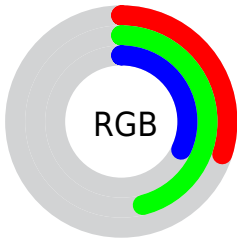

Distribution

Red (30%)

Green (46%)

Blue (32%)