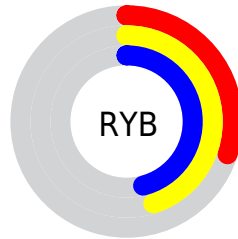

# Details

The RYB color **77, 114, 118** is a dark color, and the websafe version is hex **336633**. A complement of this color would be **118, 77, 114**, and the grayscale version is **102, 102, 102**.

A 20% lighter version of the original color is **127, 166, 170**, and **29, 63, 69** is the 20% darker color. If you saturate the color by 10%, you get **65, 113, 118**, and if you desaturate by 10%, it is **89, 115, 118**.

# Distribution

Red (30%)

Green (46%)

Blue (32%)

Red (30%)

Yellow (45%)

Blue (46%)

Cyan (35%)