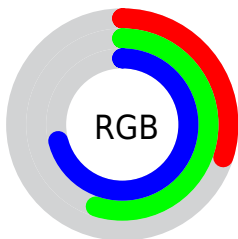

Distribution

- Red (30%)
- Green (55%)
- Blue (71%)