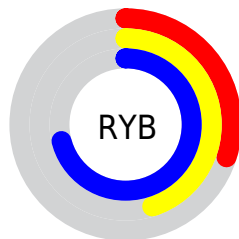

- Red (30%)
- Yellow (45%)
- Blue (71%)