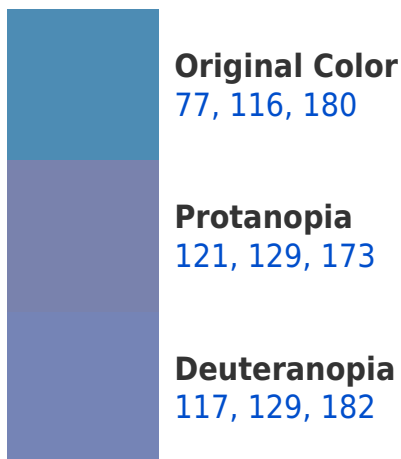

# Black Background

This preview shows how the RYB color 77, 116, 180 looks on a black background.

## R Y B 77, 116, 180 Background

This preview shows how black text looks on a background with the RYB color 77, 116, 180.

This preview shows how white text looks on a background with the RYB color 77, 116, 180.

## Dichromacy

**Tritanopia**  
67, 108, 156

# Trichromacy

**Original Color**

77, 116, 180

**Protanomaly**

105, 126, 176

**Deuteranomaly**

102, 125, 181

**Tritanomaly**