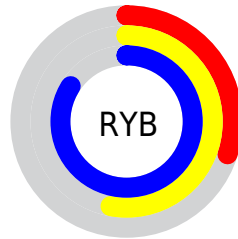

- Red (30%)
- Yellow (53%)
- Blue (84%)