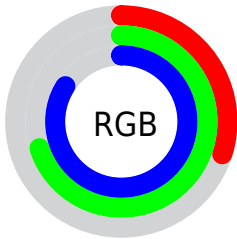

Distribution

- Red (30%)
- Green (70%)
- Blue (84%)