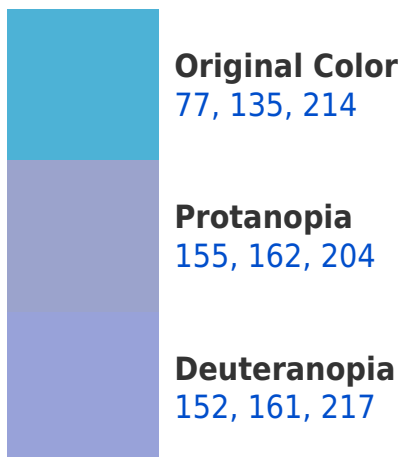

A 20% lighter version of the original color is **139, 191, 255**, and **0, 70, 159** is the 20% darker color. If you saturate the color by 10%, you get **56, 123, 214**, and if you desaturate by 10%, it is **98, 147, 214**.

122, 214, 77

107, 96, 104

171, 0, 125

43, 0, 32

Previews

White Background

This preview shows how the RYB color 77, 135, 214 looks on a white background.

Color Contrast Check

RYB 77, 135, 214 Background

This preview shows how black text looks on a background with the RYB color 77, 135, 214.

This preview shows how white text looks on a background with the RYB color 77, 135, 214.

Dichromacy

Tritanopia
68, 128, 195

Trichromacy

Original Color

77, 135, 214

Protanomaly

127, 154, 208

Deuteranomaly