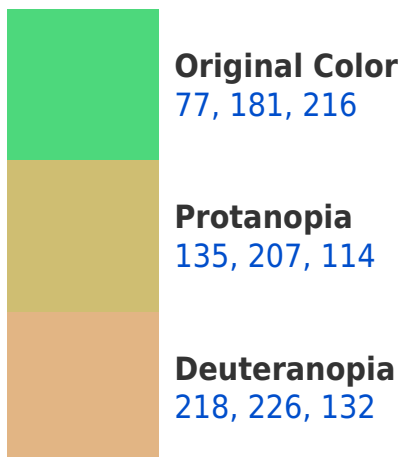

White Background

This preview shows how the RYB color 77, 181, 216 looks on a white background.

Color Contrast Check

Large Text (above 18pt) WCAG AA × Fail

Any Text WCAG AA × Fail

Large Text (above 18pt) WCAG AAA × Fail

Any Text WCAG AAA ✓ Pass

If you want to check with other color combinations, try the [Color Contrast Checker](#).

R Y B 77, 181, 216 Background

This preview shows how black text looks on a background with the RYB color 77, 181, 216.

This preview shows how white text looks on a background with the RYB color 77, 181, 216.

Color Blindness Simulation

Color vision deficiency is a very complex topic, and I could not describe the different causes any better than Wikipedia does, so if you want to learn more, you should check out their [article about color blindness](#).

Dichromacy

Tritanopia
107, 160, 221

Trichromacy

Original Color

77, 181, 216

Protanomaly

118, 199, 157

Deuteranomaly