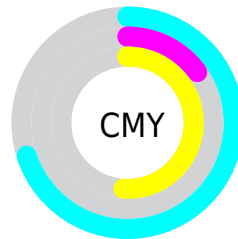

Details

The RYB color **77, 181, 216** is a dark color, and the websafe version is hex **33CC66**. The color can be described as middle muted spring green. A complement of this color would be **216, 77, 169**, and the grayscale version is **164, 164, 164**.

A 20% lighter version of the original color is **139, 226, 255**, and **0, 110, 160** is the 20% darker color. If you saturate the color by 10%, you get **55, 176, 216**, and if you desaturate by 10%, it is **99, 187, 216**.

Distribution

Red (30%)

Green (85%)

Blue (49%)

Red (30%)

Yellow (71%)

Blue (85%)

Cyan (64%)

Magenta (0%)

Yellow (43%)

Black (15%)

Cyan (70%)

Magenta (15%)

Yellow (51%)

Brightness & Saturation Gradients

These gradients show how the RYB color 77, 181, 216 changes by changing the brightness by 10 percent. The first figure shows a shift by +10% for each color and the second figure -10%.