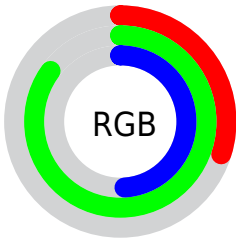

Distribution

Red (30%)

Green (85%)

Blue (49%)