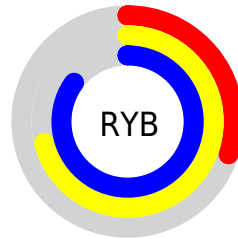

Details

The RYB color **77, 181, 216** is a dark color, and the websafe version is hex **33CC66**. The color can be described as middle muted spring green. A complement of this color would be **216, 77, 169**, and the grayscale version is **164, 164, 164**.

A 20% lighter version of the original color is **139, 226, 255**, and **0, 110, 160** is the 20% darker color. If you saturate the color by 10%, you get **55, 176, 216**, and if you desaturate by 10%, it is **99, 187, 216**.

Distribution

Red (30%)

Green (85%)

Blue (49%)

Red (30%)

Yellow (71%)

Blue (85%)

Cyan (64%)

Magenta (0%)

Yellow (43%)

Black (15%)

Cyan (70%)

Magenta (15%)

Yellow (51%)

Brightness & Saturation Gradients

These gradients show how the RYB color 77, 181, 216 changes by changing the brightness by 10 percent. The first figure shows a shift by +10% for each color and the second figure -10%.