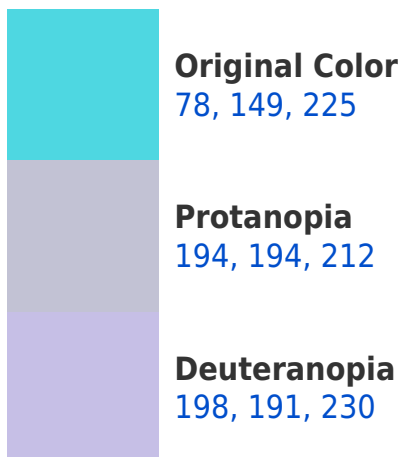

A 20% lighter version of the original color is **143, 199, 255**, and **0, 82, 170** is the 20% darker color. If you saturate the color by 10%, you get **56, 138, 225**, and if you desaturate by 10%, it is **101, 161, 225**.

198, 225, 78

112, 101, 111

176, 0, 164

48, 0, 45

Previews

White Background

This preview shows how the RYB color 78, 149, 225 looks on a white background.

Color Contrast Check

RYB 78, 149, 225 Background

This preview shows how black text looks on a background with the RYB color 78, 149, 225.

This preview shows how white text looks on a background with the RYB color 78, 149, 225.

Dichromacy

Tritanopia
81, 152, 232

Trichromacy

Original Color

78, 149, 225

Protanomaly

152, 180, 217

Deuteranomaly