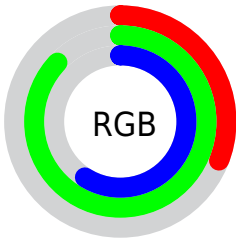

Distribution

- Red (31%)
- Green (87%)
- Blue (59%)