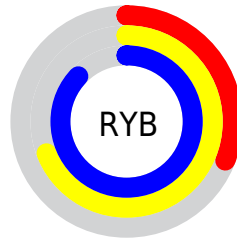

- Red (31%)
- Yellow (69%)
- Blue (87%)