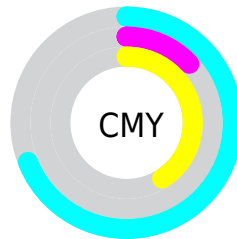

Details

The RYB color **78, 175, 223** is a dark color, and the websafe version is hex **33CC99**. The color can be described as middle muted spring green. A complement of this color would be **223, 78, 151**, and the grayscale version is **171, 171, 171**.

A 20% lighter version of the original color is **141, 214, 255**, and **0, 105, 167** is the 20% darker color. If you saturate the color by 10%, you get **56, 168, 223**, and if you desaturate by 10%, it is **100, 182, 223**.

Distribution

- Red (31%)
- Green (87%)
- Blue (59%)

- Red (31%)
- Yellow (69%)
- Blue (87%)

- Cyan (65%)
- Magenta (0%)
- Yellow (33%)
- Black (13%)

- Cyan (69%)
- Magenta (13%)
- Yellow (41%)

Brightness & Saturation Gradients

These gradients show how the RYB color 78, 175, 223 changes by changing the brightness by 10 percent. The first figure shows a shift by +10% for each color and the second figure -10%.

Similar to the brightness gradients but the following saturation gradients show a change of the RYB color 78, 175, 223 by changing the saturation by 10% instead.