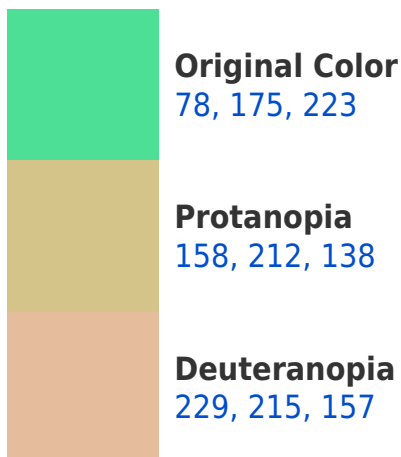

A 20% lighter version of the original color is **141, 214, 255**, and **0, 105, 167** is the 20% darker color. If you saturate the color by 10%, you get **56, 168, 223**, and if you desaturate by 10%, it is **100, 182, 223**.

223, 78, 80

112, 101, 107

176, 0, 89

48, 0, 24

Previews

White Background

This preview shows how the RYB color 78, 175, 223 looks on a white background.

Color Contrast Check

R Y B 78, 175, 223 Background

This preview shows how black text looks on a background with the R Y B color 78, 175, 223.

This preview shows how white text looks on a background with the R Y B color 78, 175, 223.

Dichromacy

Tritanopia
106, 163, 230

Trichromacy

Original Color

78, 175, 223

Protanomaly

142, 206, 185

Deuteranomaly