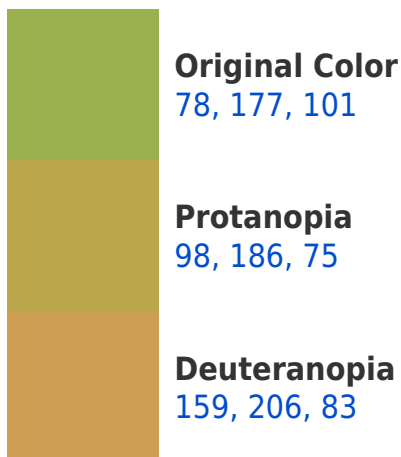

# Black Background

This preview shows how the RYB color 78, 177, 101 looks on a black background.

## R Y B 78, 177, 101 Background

This preview shows how black text looks on a background with the R Y B color 78, 177, 101.

This preview shows how white text looks on a background with the R Y B color 78, 177, 101.

## Dichromacy

**Tritanopia**  
166, 166, 179

# Trichromacy

**Original Color**

78, 177, 101

**Protanomaly**

79, 174, 76

**Deuteranomaly**

107, 187, 81

**Tritanomaly**