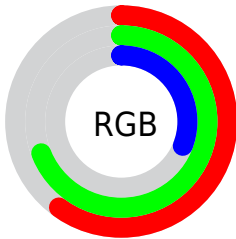

Distribution

Red (60%)

Green (69%)

Blue (31%)