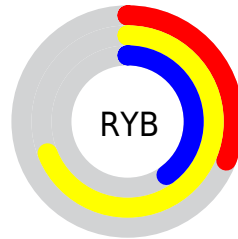

## Conversions Part 2

Format	Color
<a href="#">RYB</a>	<a href="#">78, 177, 101</a>
Decimal	<a href="#">10137934</a>
CIELab	<a href="#">68.65, -22.86, 47.20</a>
CIELCh	<a href="#">69, 52.447, 115.835</a>
Yxy	<a href="#">38.8644, 0.3692, 0.4717</a>
Android (android.graphics.Color)	<a href="#">4288328014</a> ( <a href="#">0xFF9AB14E</a> )
YUV	<a href="#">158.8370, -39.8526, -4.2420</a>
Hunter-Lab	<a href="#">62.3413, -21.9859, 31.1746</a>

# Details

The RYB color **78, 177, 101** is a dark color, and the websafe version is hex **999933**. A complement of this color would be **101, 78, 177**, and the grayscale version is **159, 159, 159**.

A 20% lighter version of the original color is **130, 233, 153**, and **25, 124, 49** is the 20% darker color. If you saturate the color by 10%, you get **60, 177, 87**, and if you desaturate by 10%, it is **96, 177, 115**.

# Distribution

Red (60%)

Green (69%)

Blue (31%)

Red (31%)

Yellow (69%)

Blue (40%)

Cyan (13%)