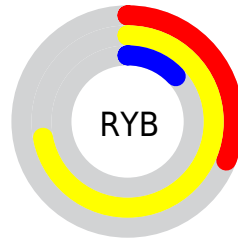

## Conversions Part 2

Format	Color
<a href="#">RYB</a>	<a href="#">78, 183, 32</a>
Decimal	<a href="#">12031008</a>
CIELab	<a href="#">62.74, 2.33, 60.48</a>
CIELCh	<a href="#">63, 60.529, 87.791</a>
Yxy	<a href="#">31.2702, 0.4500, 0.4639</a>
Android (android.graphics.Color)	<a href="#">4290221088</a> ( <a href="#">0xFFB79420</a> )
YUV	<a href="#">145.2410, -55.8278, 33.1146</a>
Hunter-Lab	<a href="#">55.9198, -1.0170, 32.9909</a>

# Details

The RYB color **78, 183, 32** is a dark color, and the websafe version is hex **CC9933**. A complement of this color would be **32, 60, 183**, and the grayscale version is **146, 146, 146**.

A 20% lighter version of the original color is **144, 243, 88**, and **36, 126, 0** is the 20% darker color. If you saturate the color by 10%, you get **66, 183, 14**, and if you desaturate by 10%, it is **90, 183, 50**.

# Distribution

- Red (72%)
- Green (58%)
- Blue (13%)

- Red (31%)
- Yellow (72%)
- Blue (13%)

- Cyan (0%)
- Magenta (19%)
- Yellow (83%)
- Black (28%)

- Cyan (28%)
- Magenta (42%)
- Yellow (87%)

# Brightness & Saturation Gradients

These gradients show how the RYB color 78, 183, 32 changes by changing the brightness by 10 percent. The first figure shows a shift by +10% for each color and the second figure -10%.