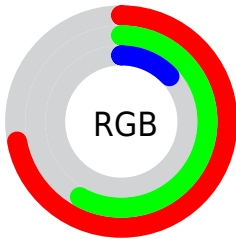

## Conversions Part 2

Format	Color
<a href="#">RYB</a>	<a href="#">78, 183, 32</a>
Decimal	<a href="#">12031008</a>
CIELab	<a href="#">62.74, 2.33, 60.48</a>
CIELCh	<a href="#">63, 60.529, 87.791</a>
Yxy	<a href="#">31.2702, 0.4500, 0.4639</a>
Android (android.graphics.Color)	<a href="#">4290221088</a> ( <a href="#">0xFFB79420</a> )
YUV	<a href="#">145.2410, -55.8278, 33.1146</a>
Hunter-Lab	<a href="#">55.9198, -1.0170, 32.9909</a>

# Details

The RYB color **78, 183, 32** is a dark color, and the websafe version is hex **CC9933**. A complement of this color would be **32, 60, 183**, and the grayscale version is **146, 146, 146**.

A 20% lighter version of the original color is **144, 243, 88**, and **36, 126, 0** is the 20% darker color. If you saturate the color by 10%, you get **66, 183, 14**, and if you desaturate by 10%, it is **90, 183, 50**.

# Distribution

- Red (72%)
- Green (58%)
- Blue (13%)

- Red (31%)
- Yellow (72%)
- Blue (13%)

- Cyan (0%)
- Magenta (19%)
- Yellow (83%)
- Black (28%)

- Cyan (28%)
- Magenta (42%)
- Yellow (87%)