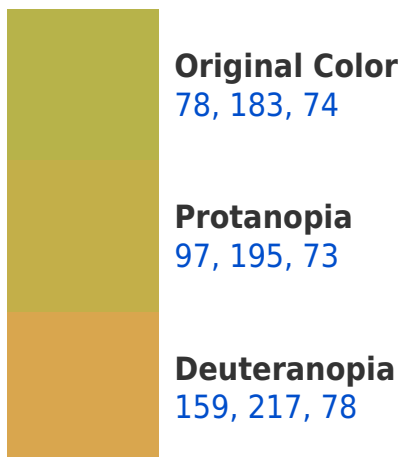

Color Blindness Simulation

Color vision deficiency is a very complex topic, and I could not describe the different causes any better than Wikipedia does, so if you want to learn more, you should check out their [article about color blindness](#).

Dichromacy