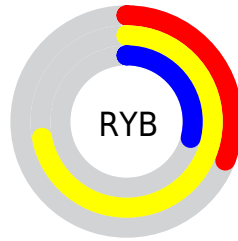

## Conversions Part 2

Format	Color
<a href="#">RYB</a>	<a href="#">78, 183, 74</a>
Decimal	<a href="#">12038986</a>
CIELab	<a href="#">71.46, -12.18, 52.80</a>
CIELCh	<a href="#">71, 54.190, 102.991</a>
Yxy	<a href="#">42.8587, 0.3987, 0.4630</a>
Android (android.graphics.Color)	<a href="#">4290229066 (0xFFB7B34A)</a>
YUV	<a href="#">168.2260, -46.4534, 12.9568</a>
Hunter-Lab	<a href="#">65.4665, -13.9202, 34.2291</a>

# Details

The RYB color **78, 183, 74** is a dark color, and the websafe version is hex **CCCC66**. A complement of this color would be **74, 78, 183**, and the grayscale version is **169, 169, 169**.

A 20% lighter version of the original color is **133, 241, 127**, and **18, 127, 18** is the 20% darker color. If you saturate the color by 10%, you get **61, 183, 56**, and if you desaturate by 10%, it is **95, 183, 92**.

# Distribution

- Red (72%)
- Green (70%)
- Blue (29%)

- Red (31%)
- Yellow (72%)
- Blue (29%)

- Cyan (0%)
- Magenta (2%)
- Yellow (60%)
- Black (28%)

- Cyan (28%)
- Magenta (30%)
- Yellow (71%)

# Brightness & Saturation Gradients

These gradients show how the RYB color 78, 183, 74 changes by changing the brightness by 10 percent. The first figure shows a shift by +10% for each color and the second figure -10%.