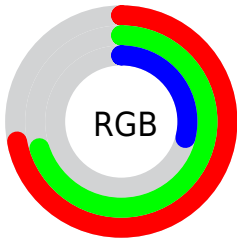

## Conversions Part 2

Format	Color
<a href="#">RYB</a>	<a href="#">78, 183, 74</a>
Decimal	<a href="#">12038986</a>
CIELab	<a href="#">71.46, -12.18, 52.80</a>
CIELCh	<a href="#">71, 54.190, 102.991</a>
Yxy	<a href="#">42.8587, 0.3987, 0.4630</a>
Android (android.graphics.Color)	<a href="#">4290229066 (0xFFB7B34A)</a>
YUV	<a href="#">168.2260, -46.4534, 12.9568</a>
Hunter-Lab	<a href="#">65.4665, -13.9202, 34.2291</a>

# Details

The RYB color **78, 183, 74** is a dark color, and the websafe version is hex **CCCC66**. A complement of this color would be **74, 78, 183**, and the grayscale version is **169, 169, 169**.

A 20% lighter version of the original color is **133, 241, 127**, and **18, 127, 18** is the 20% darker color. If you saturate the color by 10%, you get **61, 183, 56**, and if you desaturate by 10%, it is **95, 183, 92**.

# Distribution

- Red (72%)
- Green (70%)
- Blue (29%)

- Red (31%)
- Yellow (72%)
- Blue (29%)

- Cyan (0%)
- Magenta (2%)
- Yellow (60%)
- Black (28%)

- Cyan (28%)
- Magenta (30%)
- Yellow (71%)