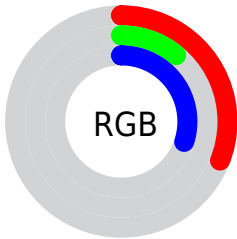

Distribution

- Red (31%)
- Green (11%)
- Blue (30%)