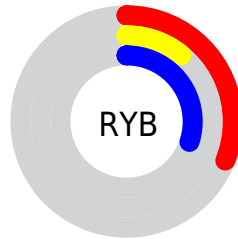

Conversions

Conversions Part 2

Format	Color
RYB	78, 27, 77
Decimal	5118797
CIELab	19.80, 31.44, -19.64
CIElCh	20, 37.075, 328.007
Yxy	2.9394, 0.3218, 0.1941
Android (android.graphics.Color)	4283308877 (0xFF4E1B4D)
YUV	47.9490, 14.3221, 26.3547
Hunter-Lab	17.1446, 20.7356, -13.3533

Details

The RYB color **78, 27, 77** is a dark color, and the websafe version is hex **663366**. A complement of this color would be **27, 77, 78**, and the grayscale version is **48, 48, 48**.

A 20% lighter version of the original color is **129, 74, 126**, and **35, 0, 33** is the 20% darker color. If you saturate the color by 10%, you get **78, 19, 77**, and if you desaturate by 10%, it is **78, 35, 77**.

Distribution

- Red (31%)
- Green (11%)
- Blue (30%)

- Red (31%)
- Yellow (11%)
- Blue (30%)

- Cyan (0%)
- Magenta (65%)
- Yellow (1%)
- Black (69%)

- Cyan (69%)
- Magenta (89%)
- Yellow (70%)

Brightness & Saturation Gradients

These gradients show how the RYB color 78, 27, 77 changes by changing the brightness by 10 percent. The first figure shows a shift by +10% for each color and the second figure -10%.

Similar to the brightness gradients but the following saturation gradients show a change of the RYB color 78, 27, 77 by changing the saturation by 10% instead.