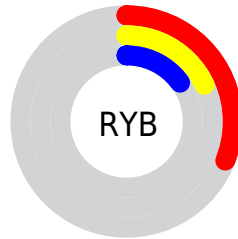

Conversions

Conversions Part 2

Format	Color
R_{YB}	78, 46, 39
Decimal	5123367
CIE Lab	22.44, 14.45, 10.29
CIE LCh	22, 17.743, 35.453
Yxy	3.6380, 0.4245, 0.3475
Android (android.graphics.Color)	4283313447 (0xFF4E2D27)
YUV	54.1830, -7.4852, 20.8875
Hunter-Lab	19.0735, 8.2106, 5.9301

Details

The RYB color **78, 46, 39** is a dark color, and the websafe version is hex **663333**. A complement of this color would be **39, 57, 78**, and the grayscale version is **54, 54, 54**.

A 20% lighter version of the original color is **129, 92, 84**, and **33, 0, 0** is the 20% darker color. If you saturate the color by 10%, you get **78, 39, 31**, and if you desaturate by 10%, it is **78, 53, 47**.

Distribution

- Red (31%)
- Green (18%)
- Blue (15%)

- Red (31%)
- Yellow (18%)
- Blue (15%)

- Cyan (0%)
- Magenta (42%)
- Yellow (50%)
- Black (69%)

- Cyan (69%)
- Magenta (82%)
- Yellow (85%)

Brightness & Saturation Gradients

These gradients show how the RYB color 78, 46, 39 changes by changing the brightness by 10 percent. The first figure shows a shift by +10% for each color and the second figure -10%.

Similar to the brightness gradients but the following saturation gradients show a change of the RYB color 78, 46, 39 by changing the saturation by 10% instead.