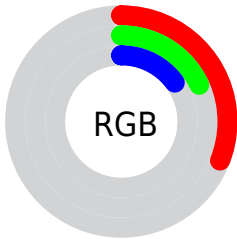

Distribution

- Red (31%)
- Green (18%)
- Blue (15%)