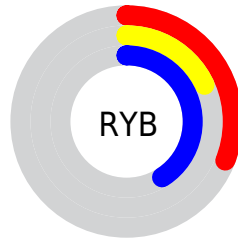

Conversions

Conversions Part 2

Format	Color
R_{YB}	78, 47, 105
Decimal	5123945
CIE _{Lab}	25.78, 26.54, -28.70
CIE _{LCh}	26, 39.089, 312.760
Yxy	4.6727, 0.2652, 0.1847
Android (android.graphics.Color)	4283314025 (0xFF4E2F69)
YUV	62.8810, 20.7647, 13.2594
Hunter-Lab	21.6163, 17.5654, -23.0295

Details

The RYB color **78, 47, 105** is a dark color, and the websafe version is hex **663366**. A complement of this color would be **47, 105, 78**, and the grayscale version is **63, 63, 63**.

A 20% lighter version of the original color is **129, 94, 157**, and **31, 3, 57** is the 20% darker color. If you saturate the color by 10%, you get **73, 37, 105**, and if you desaturate by 10%, it is **83, 58, 105**.

Distribution

- Red (31%)
- Green (18%)
- Blue (41%)

- Red (31%)
- Yellow (18%)
- Blue (41%)

- Cyan (26%)
- Magenta (55%)
- Yellow (0%)
- Black (59%)

- Cyan (69%)
- Magenta (82%)
- Yellow (59%)

Brightness & Saturation Gradients

These gradients show how the RYB color 78, 47, 105 changes by changing the brightness by 10 percent. The first figure shows a shift by +10% for each color and the second figure -10%.

Similar to the brightness gradients but the following saturation gradients show a change of the RYB color 78, 47, 105 by changing the saturation by 10% instead.