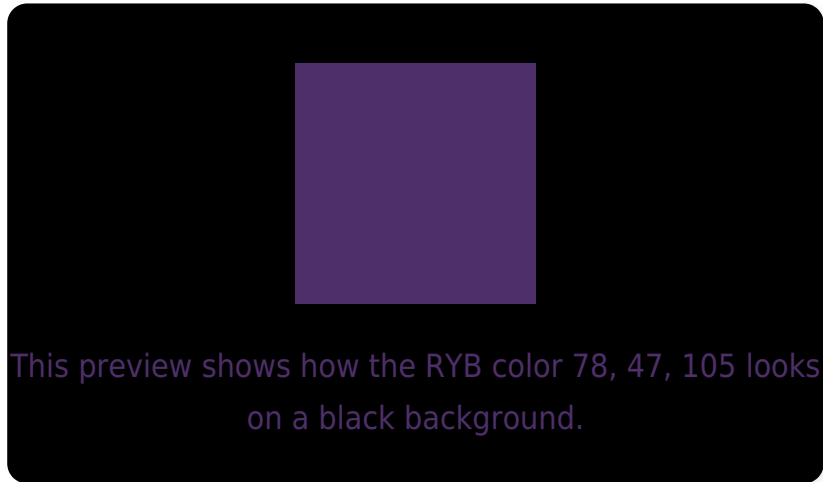

Black Background

Color Contrast Check

Large Text (above 18pt) WCAG AA × Fail

Any Text WCAG AA × Fail

Large Text (above 18pt) WCAG AAA × Fail

Any Text WCAG AAA × Fail

If you want to check with other color combinations, try the [Color Contrast Checker](#).