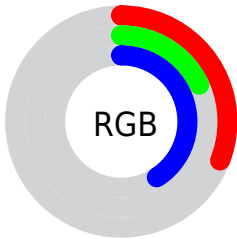

Distribution

- Red (31%)
- Green (18%)
- Blue (41%)