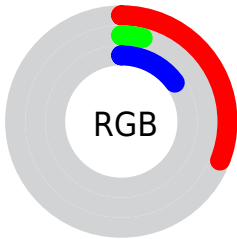

Distribution

- Red (31%)
- Green (4%)
- Blue (15%)