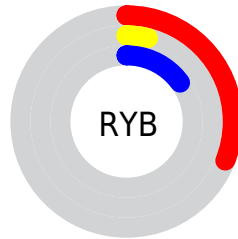

Conversions

Conversions Part 2

Format	Color
RYB	78, 9, 38
Decimal	5114150
CIELab	15.25, 33.06, 0.92
CIELCh	15, 33.068, 1.588
Yxy	1.9550, 0.4744, 0.2584
Android (android.graphics.Color)	4283304230 (0xFF4E0926)
YUV	32.9370, 2.4961, 39.5203
Hunter-Lab	13.9822, 21.3546, 1.2139

Details

The RYB color **78, 9, 38** is a dark color, and the websafe version is hex **660033**. A complement of this color would be **9, 53, 78**, and the grayscale version is **33, 33, 33**.

A 20% lighter version of the original color is **131, 60, 83**, and **25, 0, 1** is the 20% darker color. If you saturate the color by 10%, you get **78, 1, 33**, and if you desaturate by 10%, it is **78, 17, 43**.

Distribution

- Red (31%)
- Green (4%)
- Blue (15%)

- Red (31%)
- Yellow (4%)
- Blue (15%)

- Cyan (0%)
- Magenta (88%)
- Yellow (51%)
- Black (69%)

- Cyan (69%)
- Magenta (96%)
- Yellow (85%)

Brightness & Saturation Gradients

These gradients show how the RYB color 78, 9, 38 changes by changing the brightness by 10 percent. The first figure shows a shift by +10% for each color and the second figure -10%.

Similar to the brightness gradients but the following saturation gradients show a change of the RYB color 78, 9, 38 by changing the saturation by 10% instead.