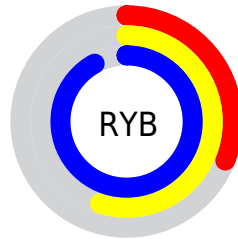

- Red (31%)
- Yellow (55%)
- Blue (92%)