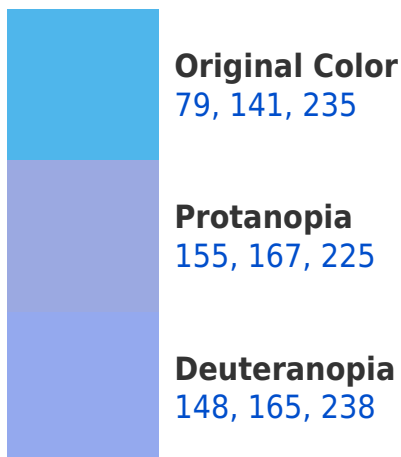

A 20% lighter version of the original color is **143, 194, 255**, and **0, 75, 179** is the 20% darker color. If you saturate the color by 10%, you get **56, 127, 235**, and if you desaturate by 10%, it is **103, 155, 235**.

110, 235, 79

117, 106, 113

181, 0, 119

54, 0, 35

Previews

White Background

This preview shows how the RYB color 79, 141, 235 looks on a white background.

Color Contrast Check

RYB 79, 141, 235 Background

This preview shows how black text looks on a background with the RYB color 79, 141, 235.

This preview shows how white text looks on a background with the RYB color 79, 141, 235.

Dichromacy

Tritanopia
61, 128, 203

Trichromacy

Original Color
79, 141, 235

Protanomaly
127, 159, 229

Deuteranomaly
123, 158, 237

Tritanomaly
68, 133, 215

Monochromacy