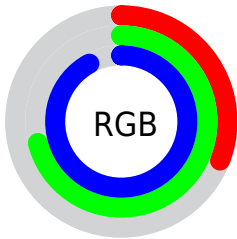

Distribution

- Red (31%)
- Green (71%)
- Blue (92%)