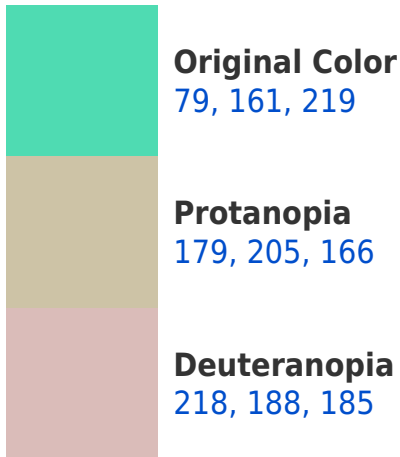

White Background

This preview shows how the RYB color 79, 161, 219 looks on a white background.

Color Contrast Check

Large Text (above 18pt) WCAG AA × Fail

Any Text WCAG AA × Fail

Large Text (above 18pt) WCAG AAA × Fail

Any Text WCAG AAA ✓ Pass

If you want to check with other color combinations, try the [Color Contrast Checker](#).

RYB 79, 161, 219 Background

This preview shows how black text looks on a background with the RYB color 79, 161, 219.

This preview shows how white text looks on a background with the RYB color 79, 161, 219.

Color Blindness Simulation

Color vision deficiency is a very complex topic, and I could not describe the different causes any better than Wikipedia does, so if you want to learn more, you should check out their [article about color blindness](#).

Dichromacy

Tritanopia
99, 159, 229

Trichromacy

Original Color

79, 161, 219

Protanomaly

159, 195, 204

Deuteranomaly