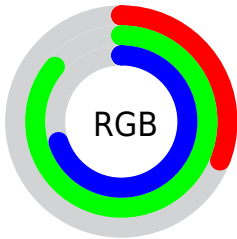

Distribution

- Red (31%)
- Green (86%)
- Blue (70%)