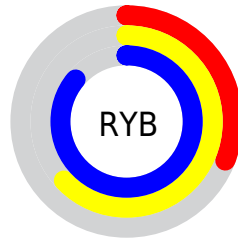

- Red (31%)
- Yellow (63%)
- Blue (86%)