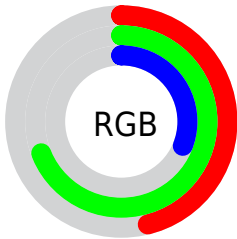

Distribution

- Red (46%)
- Green (69%)
- Blue (31%)