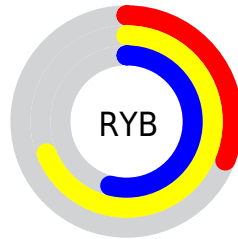

- Red (31%)
- Yellow (69%)
- Blue (54%)