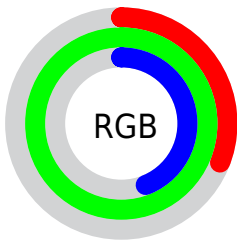

Distribution

Red (31%)

Green (99%)

Blue (44%)