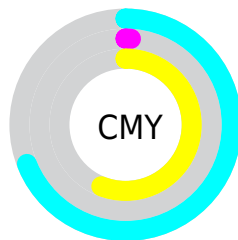

A 20% lighter version of the original color is **148, 239, 255**, and **0, 150, 195** is the 20% darker color. If you saturate the color by 10%, you get **54, 221, 253**, and if you desaturate by 10%, it is **104, 229, 253**.

Distribution

Red (31%)

Green (99%)

Blue (44%)

Red (31%)

Yellow (88%)

Blue (99%)

Cyan (69%)

Magenta (0%)

Yellow (56%)

Black (1%)

Cyan (69%)

Magenta (1%)

Yellow (56%)

Brightness & Saturation Gradients

These gradients show how the RYB color 79, 225, 253 changes by changing the brightness by 10 percent. The first figure shows a shift by +10% for each color and the second figure -10%.