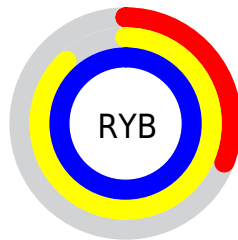

Details

The RYB color **79, 225, 253** is a dark color, and the websafe version is hex **66FF66**. The color can be described as middle washed spring green. A complement of this color would be **253, 79, 220**, and the grayscale version is **185, 185, 185**.

A 20% lighter version of the original color is **148, 239, 255**, and **0, 150, 195** is the 20% darker color. If you saturate the color by 10%, you get **54, 221, 253**, and if you desaturate by 10%, it is **104, 229, 253**.

Distribution

Red (31%)

Green (99%)

Blue (44%)

Red (31%)

Yellow (88%)

Blue (99%)

Cyan (69%)