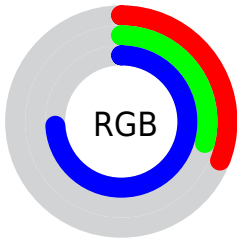

Distribution

- Red (31%)
- Green (29%)
- Blue (74%)