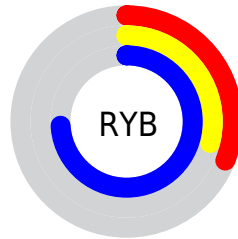

Conversions

Conversions Part 2

Format	Color
R _Y B	79, 74, 189
Decimal	5196477
CIE Lab	38.26, 35.47, -60.06
CIE LCh	38, 69.758, 300.566
Yxy	10.2339, 0.1996, 0.1375
Android (android.graphics.Color)	4283386557 (0xFF4F4ABD)
YUV	88.6050, 49.4947, -8.4236
Hunter-Lab	31.9905, 26.9238, -69.0446

Details

The RYB color **79, 74, 189** is a dark color, and the websafe version is hex **333399**. A complement of this color would be **74, 189, 79**, and the grayscale version is **88, 88, 88**.

A 20% lighter version of the original color is **138, 123, 246**, and **0, 24, 135** is the 20% darker color. If you saturate the color by 10%, you get **61, 55, 189**, and if you desaturate by 10%, it is **97, 93, 189**.

Distribution

- Red (31%)
- Green (29%)
- Blue (74%)

- Red (31%)
- Yellow (29%)
- Blue (74%)

- Cyan (58%)
- Magenta (61%)
- Yellow (0%)
- Black (26%)

- Cyan (69%)
- Magenta (71%)
- Yellow (26%)

Brightness & Saturation Gradients