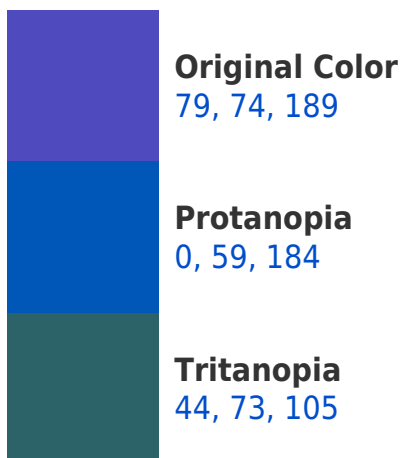

Split-complementary colors differ from the complementary color scheme. The scheme consists of three colors, the original color and two neighbors of the complement color.

0, 88, 110

79, 74, 189

28, 110, 0

74, 189, 135

94, 85, 94

158, 0, 151

31, 0, 29

Previews

White Background

This preview shows how the RYB color 79, 74, 189 looks on a white background.

Color Contrast Check

R Y B 79, 74, 189 Background

This preview shows how black text looks on a background with the R Y B color 79, 74, 189.

This preview shows how white text looks on a background with the R Y B color 79, 74, 189.

Dichromacy

Trichromacy

Original Color
79, 74, 189

Protanomaly
29, 69, 186

Tritanomaly
57, 80, 136

Monochromacy

Original Color
79, 74, 189

Achromatopsia
89, 89, 89