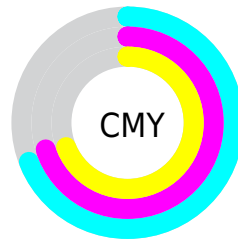

Details

The RYB color **79, 76, 78** is a dark color, and the websafe version is hex **666666**. A complement of this color would be **76, 78, 79**, and the grayscale version is **77, 77, 77**.

A 20% lighter version of the original color is **128, 125, 127**, and **35, 32, 34** is the 20% darker color. If you saturate the color by 10%, you get **79, 68, 75**, and if you desaturate by 10%, it is **79, 83, 84**.

Distribution

Red (31%)

Green (30%)

Blue (31%)

Red (31%)

Yellow (30%)

Blue (31%)

Cyan (0%)

Magenta (4%)

Yellow (1%)

Black (69%)

Cyan (69%)

Magenta (70%)

Yellow (69%)

Brightness & Saturation Gradients

These gradients show how the RYB color 79, 76, 78 changes by changing the brightness by 10 percent. The first figure shows a shift by +10% for each color and the second figure -10%.

74, 76, 79

Rectangle

The Rectangle color scheme consists of four colors that form a rectangle on the color wheel.

79, 76, 78

80, 76, 76

75, 77, 78

73, 76, 78

Sweetspot