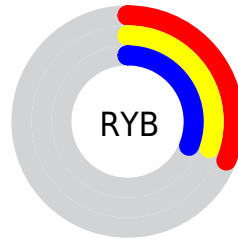

Converting Colors

R_YB(79, 76, 78)

Have a look what the booklet for
RYB(79, 76, 78) contains.

RYB(79, 76, 78)	3
<i>Conversions</i>	4
<i>Details</i>	6
<i>Harmonies</i>	11
<i>Previews</i>	23
<i>Color Blindness Simulation</i>	26
<i>CSS Examples</i>	29

Conversions

Conversions Part 2

Format	Color
R_{YB}	79, 76, 78
Decimal	5196878
CIE Lab	32.66, 1.67, -0.75
CIE LCh	33, 1.825, 335.806
Yxy	7.3812, 0.3148, 0.3235
Android (android.graphics.Color)	4283386958 (0xFF4F4C4E)
YUV	77.1250, 0.4314, 1.6444
Hunter-Lab	27.1684, -0.3445, 1.0055

Details

The RYB color **79, 76, 78** is a dark color, and the websafe version is hex **666666**. A complement of this color would be **76, 78, 79**, and the grayscale version is **77, 77, 77**.

A 20% lighter version of the original color is **128, 125, 127**, and **35, 32, 34** is the 20% darker color. If you saturate the color by 10%, you get **79, 68, 75**, and if you desaturate by 10%, it is **79, 83, 84**.

Distribution

Red (31%)

Green (30%)

Blue (31%)

Red (31%)

Yellow (30%)

Blue (31%)

Cyan (0%)