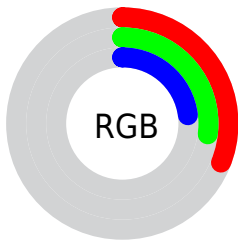

Distribution

Red (31%)

Green (27%)

Blue (23%)