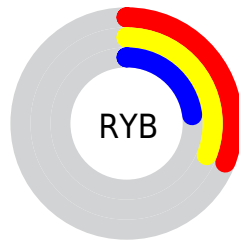

Color

`RYB(79, 79, 59)`

Conversions

Conversions Part 1

Format	Color
Hex	4F453B
RGB	79, 69, 59
RGB Percent	31%, 27%, 23%
CMY	0.6902, 0.7294, 0.7686
CMYK	0.00, 0.13, 0.25, 0.69
HSL	30°, 14%, 27%
HSV	30°, 25%, 31%
XYZ	6.1420, 6.2343, 5.0173
YIQ	70.8500, 9.1700, -0.9900

Conversions

Conversions Part 2

Format	Color
R_YB	79, 79, 59
Decimal	5195067
CIE Lab	30.00, 2.39, 7.60
CIE LCh	30, 7.967, 72.575
Yxy	6.2343, 0.3531, 0.3584
Android (android.graphics.Color)	4283385147 (0xFF4F453B)
YUV	70.8500, -5.8420, 7.1476
Hunter-Lab	24.9685, 0.2141, 5.5640

Details

The RYB color **79, 79, 59** is a dark color, and the websafe version is hex **333333**. A complement of this color would be **59, 66, 79**, and the grayscale version is **71, 71, 71**.

A 20% lighter version of the original color is **128, 128, 106**, and **32, 34, 17** is the 20% darker color. If you saturate the color by 10%, you get **79, 79, 51**, and if you desaturate by 10%, it is **79, 79, 67**.

Distribution

Red (31%)

Green (27%)

Blue (23%)

Red (31%)

Yellow (31%)

Blue (23%)

Cyan (0%)