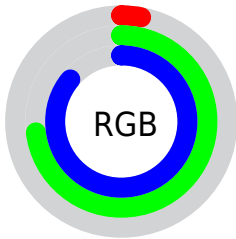

Distribution

- Red (3%)
- Green (73%)
- Blue (86%)