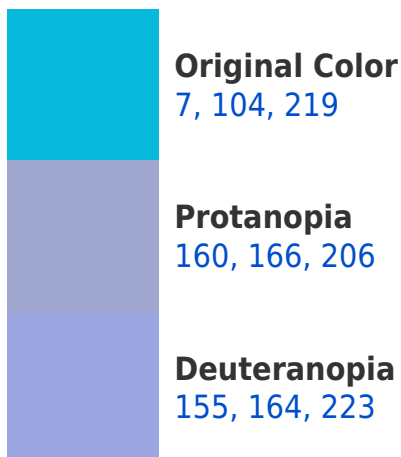

White Background

This preview shows how the RYB color 7, 104, 219 looks on a white background.

Color Contrast Check

Large Text (above 18pt) WCAG AA × Fail

Any Text WCAG AA × Fail

Large Text (above 18pt) WCAG AAA × Fail

Any Text WCAG AAA ✓ Pass

If you want to check with other color combinations, try the [Color Contrast Checker](#).

R Y B 7, 104, 219 Background

This preview shows how black text looks on a background with the R Y B color 7, 104, 219.

This preview shows how white text looks on a background with the R Y B color 7, 104, 219.

Color Blindness Simulation

Color vision deficiency is a very complex topic, and I could not describe the different causes any better than Wikipedia does, so if you want to learn more, you should check out their [article about color blindness](#).

Dichromacy

Tritanopia
0, 98, 203

Trichromacy

Original Color

7, 104, 219

Protanomaly

104, 146, 211

Deuteranomaly