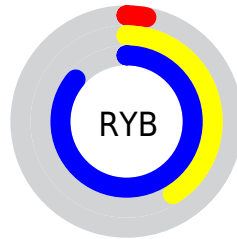

- Red (3%)
- Yellow (41%)
- Blue (86%)