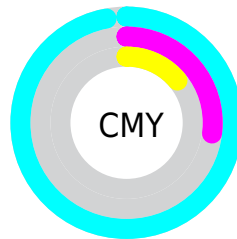

Details

The RYB color **7, 104, 219** is a dark color, and the websafe version is hex **00CCFF**. The color can be described as middle washed azure. A complement of this color would be **219, 46, 7**, and the grayscale version is **136, 136, 136**.

A 20% lighter version of the original color is **107, 178, 255**, and **0, 73, 164** is the 20% darker color. If you saturate the color by 10%, you get **0, 100, 219**, and if you desaturate by 10%, it is **29, 116, 219**.

Distribution

- Red (3%)
- Green (73%)
- Blue (86%)

- Red (3%)
- Yellow (41%)
- Blue (86%)

- Cyan (97%)
- Magenta (15%)
- Yellow (0%)
- Black (14%)

- Cyan (97%)
- Magenta (27%)
- Yellow (14%)

Brightness & Saturation Gradients

These gradients show how the RYB color 7, 104, 219 changes by changing the brightness by 10 percent. The first figure shows a shift by +10% for each color and the second figure -10%.

Similar to the brightness gradients but the following saturation gradients show a change of the RYB color 7, 104, 219 by changing the saturation by 10% instead.