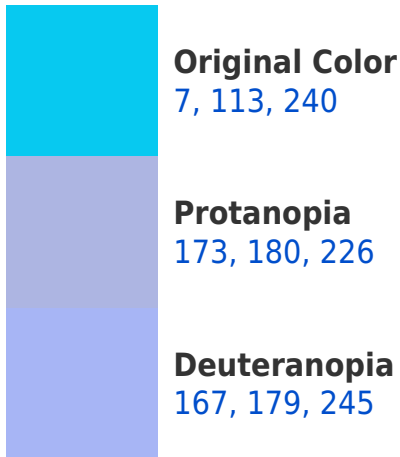

A 20% lighter version of the original color is **113, 184, 255**, and **0, 82, 184** is the 20% darker color. If you saturate the color by 10%, you get **0, 109, 240**, and if you desaturate by 10%, it is **31, 126, 240**.

Any Text WCAG AAA ✓ Pass

If you want to check with other color combinations, try the [Color Contrast Checker](#).

RYP 7, 113, 240 Background

This preview shows how black text looks on a background with the RYB color 7, 113, 240.

This preview shows how white text looks on a background with the RYB color 7, 113, 240.

Color Blindness Simulation

Color vision deficiency is a very complex topic, and I could not describe the different causes any better than Wikipedia does, so if you want to learn more, you should check out their [article about color blindness](#).

Dichromacy

Tritanopia
0, 106, 220

Trichromacy

Original Color

7, 113, 240

Protanomaly

113, 159, 231

Deuteranomaly