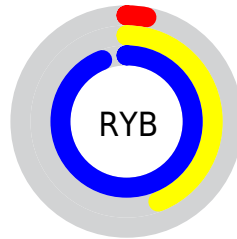

- Red (3%)
- Yellow (44%)
- Blue (94%)