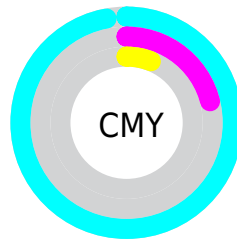

Details

The RYB color **7, 113, 240** is a light color, and the websafe version is hex **00CCFF**. The color can be described as light saturated cyan. A complement of this color would be **240, 54, 7**, and the grayscale version is **147, 147, 147**.

A 20% lighter version of the original color is **113, 184, 255**, and **0, 82, 184** is the 20% darker color. If you saturate the color by 10%, you get **0, 109, 240**, and if you desaturate by 10%, it is **31, 126, 240**.

Distribution

- Red (3%)
- Green (79%)
- Blue (94%)

- Red (3%)
- Yellow (44%)
- Blue (94%)

- Cyan (97%)
- Magenta (16%)
- Yellow (0%)
- Black (6%)

- Cyan (97%)
- Magenta (21%)
- Yellow (6%)

Brightness & Saturation Gradients

These gradients show how the RYB color 7, 113, 240 changes by changing the brightness by 10 percent. The first figure shows a shift by +10% for each color and the second figure -10%.

Similar to the brightness gradients but the following saturation gradients show a change of the RYB color 7, 113, 240 by changing the saturation by 10% instead.