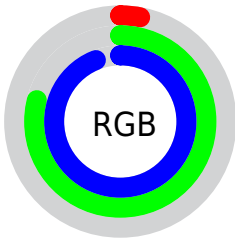

Distribution

- Red (3%)
- Green (79%)
- Blue (94%)