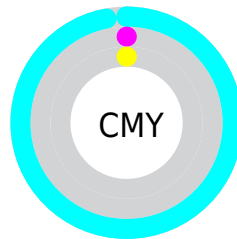

Details

The RYB color **7, 131, 255** is a light color, and the websafe version is hex **00FFFF**. The color can be described as light saturated cyan. A complement of this color would be **255, 7, 7**, and the grayscale version is **181, 181, 181**.

A 20% lighter version of the original color is **122, 189, 255**, and **0, 99, 198** is the 20% darker color. If you saturate the color by 10%, you get **0, 128, 255**, and if you desaturate by 10%, it is **33, 144, 255**.

Distribution

- Red (3%)
- Green (100%)
- Blue (100%)

- Red (3%)
- Yellow (51%)
- Blue (100%)

- Cyan (97%)
- Magenta (0%)
- Yellow (0%)
- Black (0%)

- Cyan (97%)
- Magenta (0%)
- Yellow (0%)

Brightness & Saturation Gradients

These gradients show how the RYB color 7, 131, 255 changes by changing the brightness by 10 percent. The first figure shows a shift by +10% for each color and the second figure -10%.

Similar to the brightness gradients but the following saturation gradients show a change of the RYB color 7, 131, 255 by changing the saturation by 10% instead.