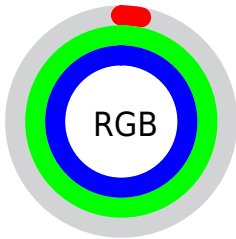

Distribution

- Red (3%)
- Green (100%)
- Blue (100%)