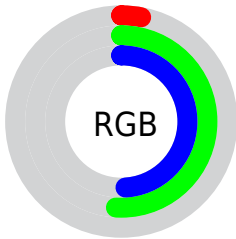

Distribution

- Red (3%)
- Green (51%)
- Blue (49%)