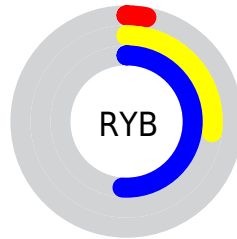

- Red (3%)
- Yellow (27%)
- Blue (51%)