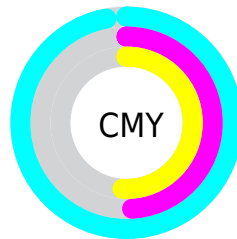

Conversions

Conversions Part 2

Format	Color
RYB	7, 70, 130
Decimal	492156
CIELab	48.85, -30.66, -5.33
CIELCh	49, 31.120, 189.853
Yxy	17.4693, 0.2295, 0.3422
Android (android.graphics.Color)	4278682236 (0xFF07827C)
YUV	92.5390, 15.5103, -75.0177
Hunter-Lab	41.7963, -23.1019, -1.7670

Details

The RYB color **7, 70, 130** is a dark color, and the websafe version is hex **009999**. A complement of this color would be **130, 7, 13**, and the grayscale version is **92, 92, 92**.

A 20% lighter version of the original color is **84, 136, 184**, and **0, 41, 80** is the 20% darker color. If you saturate the color by 10%, you get **0, 67, 130**, and if you desaturate by 10%, it is **20, 76, 130**.

Distribution

- Red (3%)
- Green (51%)
- Blue (49%)

- Red (3%)
- Yellow (27%)
- Blue (51%)

- Cyan (95%)
- Magenta (0%)
- Yellow (5%)
- Black (49%)

- Cyan (97%)
- Magenta (49%)
- Yellow (51%)

Brightness & Saturation Gradients

These gradients show how the RYB color 7, 70, 130 changes by changing the brightness by 10 percent. The first figure shows a shift by +10% for each color and the second figure -10%.

Similar to the brightness gradients but the following saturation gradients show a change of the RYB color 7, 70, 130 by changing the saturation by 10% instead.