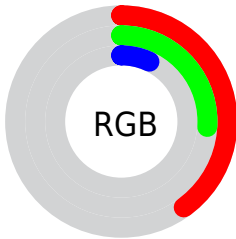

Color

R_YB(80, 103, 18)

Conversions

Conversions Part 1

Format	Color
Hex	674312
RGB	103, 67, 18
RGB Percent	40%, 26%, 7%
CMY	0.5961, 0.7367, 0.9294
CMYK	0.00, 0.35, 0.83, 0.60
HSL	35°, 70%, 24%
HSV	35°, 83%, 40%
XYZ	7.7188, 6.9594, 1.5087
YIQ	72.1780, 37.1850, -7.6070

Conversions

Conversions Part 2

Format	Color
RYB	80, 103, 18
Decimal	6767378
CIELab	31.71, 10.86, 34.23
CIElCh	32, 35.910, 72.398
Yxy	6.9594, 0.4769, 0.4299
Android (android.graphics.Color)	4284957458 (0xFF674312)
YUV	72.1780, -26.7098, 27.0309
Hunter-Lab	26.3806, 6.0617, 15.0756

Details

The RYB color **80, 103, 18** is a dark color, and the websafe version is hex **663300**. A complement of this color would be **18, 43, 103**, and the grayscale version is **72, 72, 72**.

A 20% lighter version of the original color is **143, 158, 64**, and **51, 45, 0** is the 20% darker color. If you saturate the color by 10%, you get **77, 103, 8**, and if you desaturate by 10%, it is **84, 103, 28**.

Distribution

Red (40%)

Green (26%)

Blue (7%)

Red (31%)

Yellow (40%)

Blue (7%)

Cyan (0%)