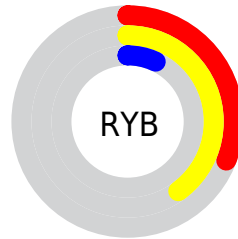

Conversions

Conversions Part 2

Format	Color
RYB	80, 103, 18
Decimal	6767378
CIELab	31.71, 10.86, 34.23
CIElCh	32, 35.910, 72.398
Yxy	6.9594, 0.4769, 0.4299
Android (android.graphics.Color)	4284957458 (0xFF674312)
YUV	72.1780, -26.7098, 27.0309
Hunter-Lab	26.3806, 6.0617, 15.0756

Details

The RYB color **80, 103, 18** is a dark color, and the websafe version is hex **663300**. A complement of this color would be **18, 43, 103**, and the grayscale version is **72, 72, 72**.

A 20% lighter version of the original color is **143, 158, 64**, and **51, 45, 0** is the 20% darker color. If you saturate the color by 10%, you get **77, 103, 8**, and if you desaturate by 10%, it is **84, 103, 28**.

Distribution

Red (40%)

Green (26%)

Blue (7%)

Red (31%)

Yellow (40%)

Blue (7%)

Cyan (0%)