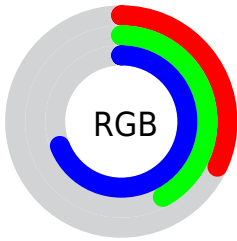

Distribution

- Red (32%)
- Green (42%)
- Blue (69%)