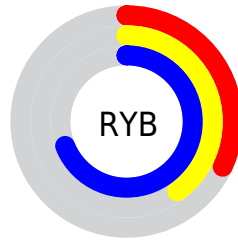

Conversions

Conversions Part 2

Format	Color
R_{YB}	81, 102, 175
Decimal	5336239
CIE _{Lab}	46.42, 9.88, -38.77
CIE _{LCh}	46, 40.011, 284.292
Yxy	15.5783, 0.2206, 0.2083
Android (android.graphics.Color)	4283526319 (0xFF516CAF)
YUV	107.5650, 33.2455, -23.2975
Hunter-Lab	39.4693, 5.5414, -36.5067

Details

The RYB color **81, 102, 175** is a dark color, and the websafe version is hex **666699**. A complement of this color would be **119, 175, 81**, and the grayscale version is **107, 107, 107**.

A 20% lighter version of the original color is **136, 155, 231**, and **18, 48, 122** is the 20% darker color. If you saturate the color by 10%, you get **64, 89, 175**, and if you desaturate by 10%, it is **98, 116, 175**.

Distribution

- Red (32%)
- Green (42%)
- Blue (69%)

- Red (32%)
- Yellow (40%)
- Blue (69%)

- Cyan (54%)
- Magenta (38%)
- Yellow (0%)
- Black (31%)

- Cyan (68%)
- Magenta (58%)
- Yellow (31%)

Brightness & Saturation Gradients