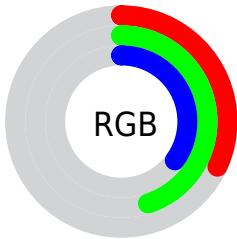

Distribution

- Red (32%)
- Green (45%)
- Blue (35%)