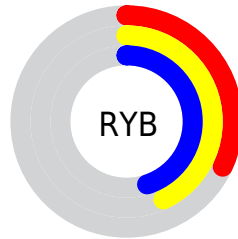

- Red (32%)
- Yellow (43%)
- Blue (45%)