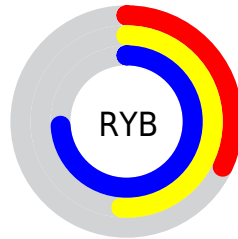

Conversions

Conversions Part 2

Format	Color
R_{YB}	81, 130, 189
Decimal	5352381
CIE _{Lab}	65.31, -21.43, -17.50
CIE _{LCh}	65, 27.670, 219.238
Yxy	34.4341, 0.2358, 0.2997
Android (android.graphics.Color)	4283542461 (0xFF51ABBD)
YUV	146.1420, 21.1290, -57.1295
Hunter-Lab	58.6806, -20.3045, -12.8408

Details

The RYB color **81, 130, 189** is a dark color, and the websafe version is hex **339999**. A complement of this color would be **189, 103, 81**, and the grayscale version is **146, 146, 146**.

A 20% lighter version of the original color is **139, 187, 245**, and **0, 63, 136** is the 20% darker color. If you saturate the color by 10%, you get **62, 119, 189**, and if you desaturate by 10%, it is **100, 140, 189**.

Distribution

- Red (32%)
- Green (67%)
- Blue (74%)

- Red (32%)
- Yellow (51%)
- Blue (74%)

- Cyan (57%)
- Magenta (10%)
- Yellow (0%)
- Black (26%)

- Cyan (68%)
- Magenta (33%)
- Yellow (26%)

Brightness & Saturation Gradients