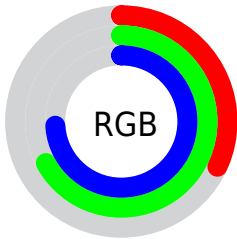

Distribution

- Red (32%)
- Green (67%)
- Blue (74%)