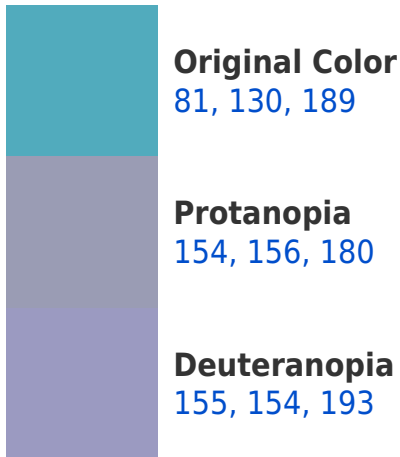

Split-complementary colors differ from the complementary color scheme. The scheme consists of three colors, the original color and two neighbors of the complement color.

191, 187, 113

81, 130, 189

208, 140, 152

135, 189, 81

94, 85, 93

158, 0, 131

31, 0, 25

Previews

White Background

This preview shows how the RYB color 81, 130, 189 looks on a white background.

Color Contrast Check

R Y B 81, 130, 189 Background

This preview shows how black text looks on a background with the RYB color 81, 130, 189.

This preview shows how white text looks on a background with the RYB color 81, 130, 189.

Dichromacy

Tritanopia
79, 128, 185

Trichromacy

Original Color
81, 130, 189

Protanomaly
127, 148, 183

Deuteranomaly
128, 149, 192

Tritanomaly
80, 129, 186

Monochromacy