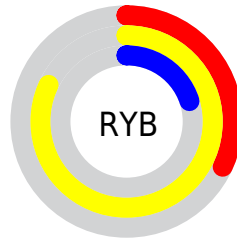

Details

The RYB color **81, 210, 51** is a light color, and the websafe version is hex **CCCC33**. The color can be described as light muted orange. A complement of this color would be **51, 73, 210**, and the grayscale version is **178, 178, 178**.

A 20% lighter version of the original color is **122, 255, 107**, and **22, 151, 0** is the 20% darker color. If you saturate the color by 10%, you get **65, 210, 30**, and if you desaturate by 10%, it is **98, 210, 72**.

Distribution

Red (82%)

Green (73%)

Blue (20%)

Red (32%)

Yellow (82%)

Blue (20%)

Cyan (0%)