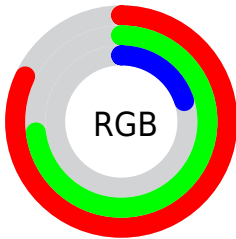

Distribution

Red (82%)

Green (73%)

Blue (20%)